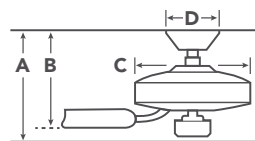

- 65K CoolTouch™ Transmitter – Limited Function 370005 (Shown)**

COORDINATING LIGHTING

To see more from the Circolo collection visit Kichler.com.

Chandelier 2344OZ

Chandelier 2347NI

HANGING MEASUREMENTS

| | | |
|---|---------------------------|-------|
| A | Fixture Drop from Ceiling | 10.5" |
| B | Blade Drop from Ceiling | 7.5" |
| C | Housing (Width) | 7" |
| D | Ceiling Canopy (Width) | 7" |