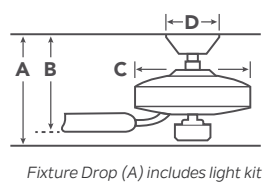

PRODUCT FEATURES

- Integrated LED
- Dimmable
- Reversible Blades
- Damp-rated
- AC Motor

INCLUDED FEATURES

- **Blades (5) Included**
  - 12° Pitch
  - 52" Sweep
  - Reversible
  - Wood Hybrid
- **Downrods** 4.5" Downrod with 1" (O.D.)
- **Downlight** Integrated LED (1) 17W
  - 1400 Source Lumens
  - 90 CRI
  - 3000K
- **Downlight Glass** White Etched Opal
- **Optional LED Light Kits** No
- **Low Ceiling Adaptable** Yes, Dual Mount Included

FAN FEATURES

- **Mounting Slope – Pitch** 22°
- **Lead Wire** 78"
- **cULus Listed** Damp
- **Hanging Weight** 19.1 lbs.
- **Body Material** Steel
- **Warranty** Limited Lifetime

MOTOR FEATURES

- **Motor Size/Type** 153mm X 18mm, AC
- **Amps** 0.49 on High
- **RPM** 142 on High

INCLUDED CONTROLS

Handheld Control System – Basic Function

- 3 Forward Speeds & Motor Off
- Manual Reverse
- Light On/Off with Full Range Dimming

OPTIONAL CONTROLS

Wall Transmitter – Limited Function

370039 (Shown)

371042

371082

COORDINATING LIGHTING

Visit Kichler.com to see the entire Crosby collection.

1. **Pendant**
   43996NI

   Chandelier
   43999NI

   Sconce
   45495NI

   Downlight
   43848NILED30T

HANGING MEASUREMENTS

		with 4.5" Downrod	Flush Mount
A	Fixture Drop from Ceiling	15"	11.5"
B	Blade Drop from Ceiling	10.5"	7"
C	Housing (Width)	11.5"	11.5"
D	Ceiling Canopy (Width)	6.5"	6.5"

AIR PERFORMANCE

Airflow Cubic Ft. Per Minute on High	Power Usage Watts on High (Excludes Lights)	Airflow Efficiency Cubic Ft. Per Minute Per Watt on High
4380	58	75

BLADE SPECS

Blade Finish & Part Number (Side 1)   Fan Motor Finish (Reversible)

Matte White
FB330163
MWH

Distressed Antique Gray
FB330163
MWH

MWH
Matte White

Silver
FB330163
NI

Satin Black
FB330163
NI

NI
Painted Brushed Nickel

Satin Black
FB330163
SBK

Silver
FB330163
SBK

SBK
Satin Black

Walnut
FB330163
SNB

Cherry
FB330163
SNB

SNB
Satin Natural Bronze