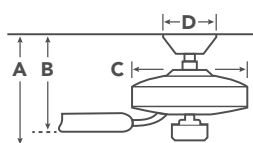

Fixture Drop (A) includes light kit

AIR PERFORMANCE

Airflow Cubic Ft. Per Minute on High	Power Usage Watts on High (Excludes Lights)	Airflow Efficiency Cubic Ft. Per Minute Per Watt on High
8060	34	237

BLADE SPECS

Blade Finish & Part Number (Side 1)   Fan Motor Finish (Reversible)

Distressed Antique Gray FB300265 AVI	Walnut FB300265 AVI	AVI Anvil Iron
Walnut FB300265 DBK	Walnut Shadowed FB300265 DBK	DBK Distressed Black
Weathered White Walnut FB300265 WZC	Walnut FB300265 WZC	WZC Weathered Zinc