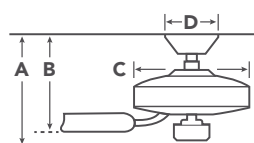

Fixture Drop (A) includes light kit

AIR PERFORMANCE

Airflow	Power Usage	Airflow Efficiency
Cubic Ft. Per Minute on High	Watts on High (Excludes Lights)	Cubic Ft. Per Minute Per Watt on High
5123	30	168

BLADE SPECS

Blade Finish & Part Number (Side 1) (Reversible) Fan Motor Finish

Silver FB330164 BSS	Satin Black FB330164 BSS	BSS Brushed Stainless Steel
Matte White FB330164 MWH	Distressed Antique Gray FB330164 MWH	MWH Matte White
Walnut FB330164 OBB	Cherry FB330164 OBB	OBB Oil Brushed Bronze™
Satin Black FB330164 SBK	Silver FB330164 SBK	SBK Satin Black