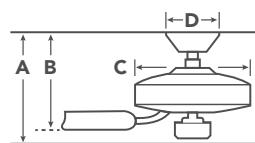

| | | |
|----------|---------------------------|--------|
| A | Fixture Drop from Ceiling | 18.25" |
| B | Blade Drop from Ceiling | 16.25" |
| C | Housing (Width) | 15" |
| D | Ceiling Canopy (Width) | 6.75" |