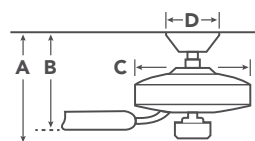

with 4.5" Downrod

| | | |
|----------|---------------------------|--------|
| A | Fixture Drop from Ceiling | 13.5" |
| B | Blade Drop from Ceiling | 10.75" |
| C | Housing (Width) | 7.5" |
| D | Ceiling Canopy (Width) | 5.25" |