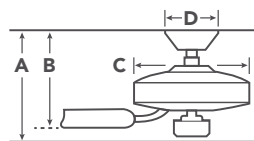

BLADE SPECS

Blade Finish & Part Number (Side 1) **Fan Motor Finish (Reversible)**

HANGING MEASUREMENTS

with 6" Downrod

| | | |
|----------|---------------------------|-------|
| A | Fixture Drop from Ceiling | 14.5" |
| B | Blade Drop from Ceiling | 14.5" |
| C | Housing (Width) | 8.75" |
| D | Ceiling Canopy (Width) | 5.75" |