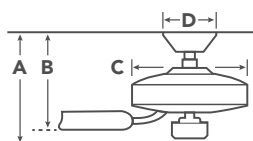

COORDINATING LIGHTING

To see more from these collections visit Kichler.com.

Sylvia™ Rail Light
52129BK

Ryame™ Mirror
84169

HANGING MEASUREMENTS

with 4.5" Downrod

| | | |
|---|---------------------------|-------|
| A | Fixture Drop from Ceiling | 13" |
| B | Blade Drop from Ceiling | 10.4" |
| C | Housing (Width) | 8.5" |
| D | Ceiling Canopy (Width) | 6" |