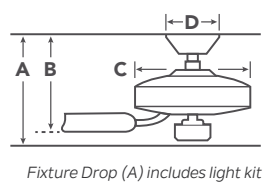

COORDINATING LIGHTING

To see more from these collections visit Kichler.com.

Tibbi Ceiling Space
52600BK

Keele Mini Pendant
84324CG

Sorno Mini Pendant
84196CG

HANGING MEASUREMENTS

with 6" Downrod

| | | |
|---|---------------------------|--------|
| A | Fixture Drop from Ceiling | 16.75" |
| B | Blade Drop from Ceiling | 13" |
| C | Housing (Width) | 10.75" |
| D | Ceiling Canopy (Width) | 6.5" |