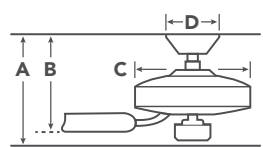

Fixture Drop (A) includes light kit

AIR PERFORMANCE

Airflow Cubic Ft. Per Minute on High	Power Usage Watts on High (Excludes Lights)	Airflow Efficiency Cubic Ft. Per Minute Per Watt on High
2439	40	61