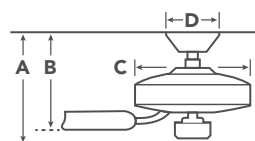

COORDINATING LIGHTING

To see the complete Caputo collection visit Kichler.com.

Ceiling Light
84321MBK

METAL CAPS

Includes a metal fixture cap for non-light use.

HANGING MEASUREMENTS

with 6" Downrod

| | | |
|----------|---------------------------|--------|
| A | Fixture Drop from Ceiling | 15.75" |
| B | Blade Drop from Ceiling | 13" |
| C | Housing (Width) | 9" |
| D | Ceiling Canopy (Width) | 6.75" |