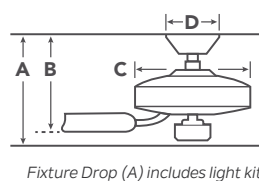

HANGING MEASUREMENTS

		with 4.5" Downrod	Flush Mount
A	Fixture Drop from Ceiling	19.25"	16.5"
B	Blade Drop from Ceiling	10.5"	7"
C	Housing (Width)	11.5"	11.5"
D	Ceiling Canopy (Width)	6.5"	6.5"