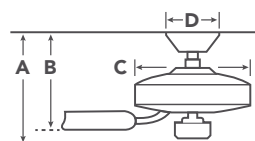

Fixture Drop (A) includes light kit

AIR PERFORMANCE

Airflow Cubic Ft. Per Minute on High	Power Usage Watts on High (Excludes Lights)	Airflow Efficiency Cubic Ft. Per Minute Per Watt on High
5472	81	68

BLADE SPECS

Blade Finish & Part Number (Side 1)   Fan Motor Finish (Reversible)

Walnut FB339413 OBB	Cherry FB339413 OBB	OBB Oil Brushed Bronze™
Walnut FB339413 OZ	Cherry FB339413 OZ	OZ Olde Bronze®