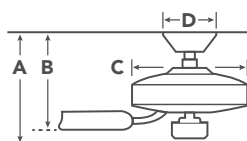

HANGING MEASUREMENTS

with 6" Downrod

| | | |
|----------|---------------------------|--------|
| A | Fixture Drop from Ceiling | 15.75" |
| B | Blade Drop from Ceiling | 14.5" |
| C | Housing (Width) | 8.75" |
| D | Ceiling Canopy (Width) | 5.75" |