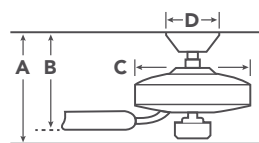

HANGING MEASUREMENTS

		with 4" Downrod	Flush Mount
A	Fixture Drop from Ceiling	18.25"	15.25"
B	Blade Drop from Ceiling	10.5"	7.5"
C	Housing (Width)	11.5"	11.5"
D	Ceiling Canopy (Width)	5.25"	5.25"

Fixture Drop (A) includes light kit