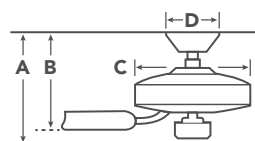

COORDINATING LIGHTING

Visit Kichler.com to see the entire Toman™ collection.

Wall Light
49688BK

Pendant
49689OZ

HANGING MEASUREMENTS

with 4.5" Downrod

| | | |
|---|---------------------------|--------|
| A | Fixture Drop from Ceiling | 14.25" |
| B | Blade Drop from Ceiling | 10.5" |
| C | Housing (Width) | 11" |
| D | Ceiling Canopy (Width) | 5.25" |