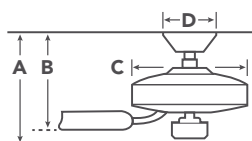

COORDINATING LIGHTING

To see more from these collections visit Kichler.com.

Pier™
49993BK

Lozano™
59003BK

HANGING MEASUREMENTS

with 4.5" Downrod

| | | |
|---|---------------------------|--------|
| A | Fixture Drop from Ceiling | 15" |
| B | Blade Drop from Ceiling | 8.75" |
| C | Housing (Width) | 10.25" |
| D | Ceiling Canopy (Width) | 6" |