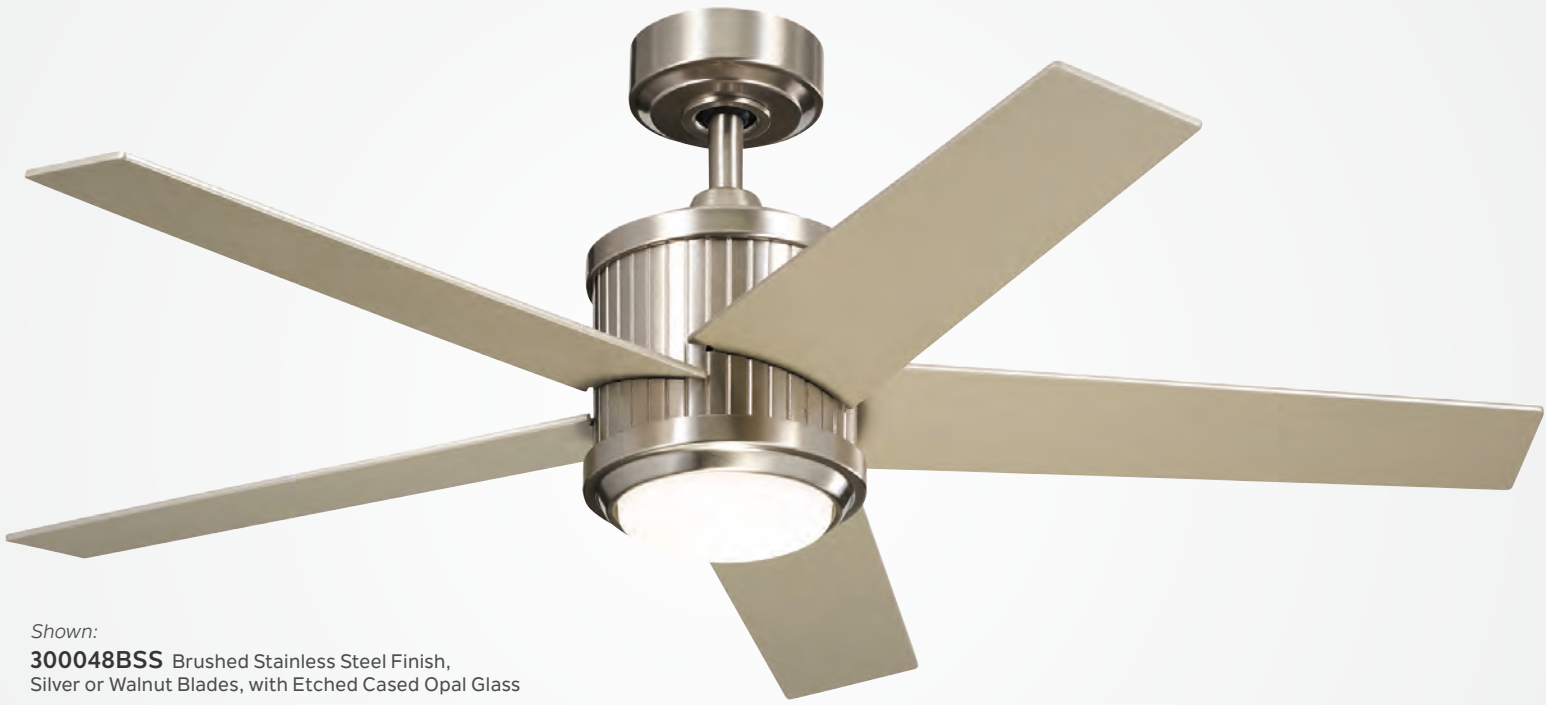

56" KICHLER BRAHM™ CEILING FAN

“...The large blades are sufficient for the large room, and at any of the three speeds, it is absolutely whisper-quiet. The remote works great, and the kit includes a simple mounting bracket (for the remote) that can attach right to the wall beside (or in place of) a light switch, which means no more losing the remote!”
 - Scotticus Finch