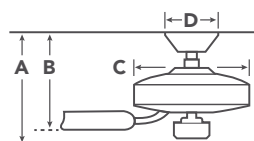

HANGING MEASUREMENTS

with 6" Downrod

| | | |
|----------|---------------------------|--------|
| A | Fixture Drop from Ceiling | 14.5" |
| B | Blade Drop from Ceiling | 11.75" |
| C | Housing (Width) | 10" |
| D | Ceiling Canopy (Width) | 6.25" |