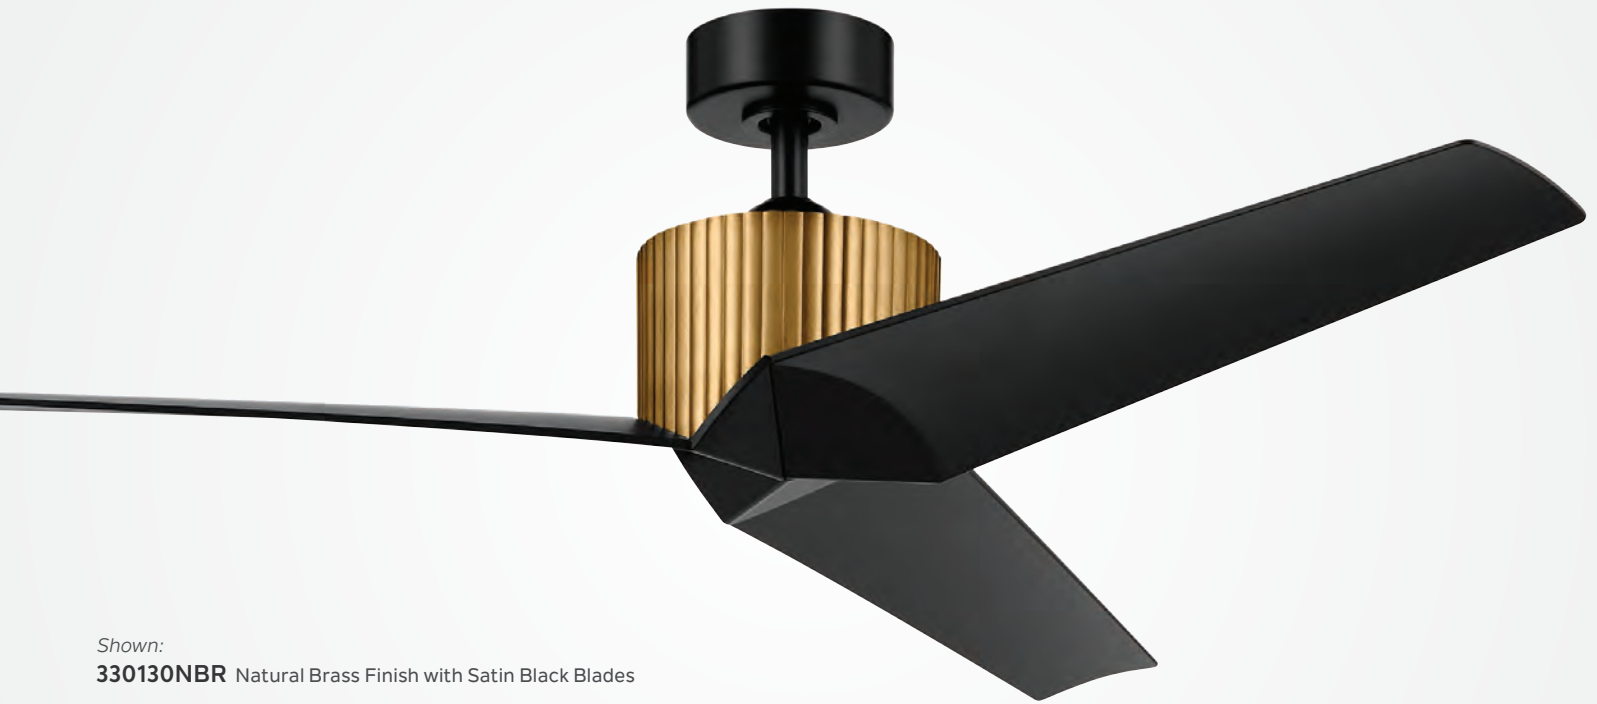

BLADE SPECS

| Blade Finish & Part Number (Side 1) | Fan Motor Finish (Reversible) |
|----------------------------------------|----------------------------------|
| Silver FB310354 NI | NI Brushed Nickel |
| Satin Black FB310354 SBK | SBK Satin Black |
| White FB310354 WH | WH White |

Almere

Inspired by the trend of clean, modern fans, Almere was designed to be simple yet influential. Its tightly-ribbed body, unique fan blade connections, and sprawling reach offers an element of understated elegance to any room. Its simplistic style and minimal details make it perfect for a variety of spaces.