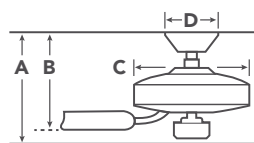

337214 (Shown)
371045
371085

COORDINATING LIGHTING

To see the complete Lyndon™ collection visit Kichler.com.

Pendant
49498AZ

Sconce
49444AZ

HANGING MEASUREMENTS

with 4.5" Downrod

| | | |
|----------|---------------------------|--------|
| A | Fixture Drop from Ceiling | 19" |
| B | Blade Drop from Ceiling | 13.25" |
| C | Housing (Width) | 12.25" |
| D | Ceiling Canopy (Width) | 6.75" |