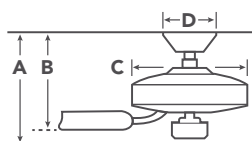

with 4.5" Downrod

| | | |
|----------|---------------------------|--------|
| A | Fixture Drop from Ceiling | 14.25" |
| B | Blade Drop from Ceiling | 10" |
| C | Housing (Width) | 9.75" |
| D | Ceiling Canopy (Width) | 6" |