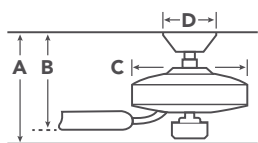

Fixture Drop (A) includes light kit

AIR PERFORMANCE

Airflow	Power Usage	Airflow Efficiency
Cubic Ft. Per Minute on High	Watts on High (Excludes Lights)	Cubic Ft. Per Minute Per Watt on High
5540	52.6	105

BLADE SPECS

Blade Finish & Part Number (Side 1)   Fan Motor Finish (Reversible)

Walnut FB310018 AVI	Distressed Antique Gray FB310018 AVI	AVI Anvil Iron
Medium Walnut FB310018 WZC	Dark Walnut FB310018 WZC	WZC Weathered Zinc