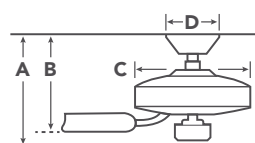

HANGING MEASUREMENTS

| | | |
|----------|---------------------------|--------|
| A | Fixture Drop from Ceiling | 10.25" |
| B | Blade Drop from Ceiling | 7.75" |
| C | Housing (Width) | 7.75" |
| D | Ceiling Canopy (Width) | 7.85" |