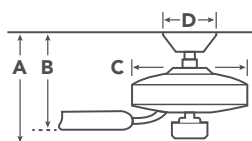

COORDINATING LIGHTING

Visit Kichler.com to see the entire Shailene™ collection.

Chandelier
43671NBR

Chandelier
43672NBR

Ceiling Light
43692NBR

HANGING MEASUREMENTS

with 4.5" Downrod

| | | |
|----------|---------------------------|--------|
| A | Fixture Drop from Ceiling | 13.75" |
| B | Blade Drop from Ceiling | 9.75" |
| C | Housing (Width) | 10.5" |
| D | Ceiling Canopy (Width) | 5.25" |