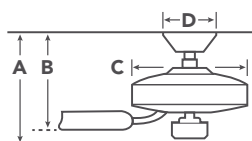

Fixture Drop (A) includes light kit

AIR PERFORMANCE

Airflow Cubic Ft. Per Minute on High	Power Usage Watts on High (Excludes Lights)	Airflow Efficiency Cubic Ft. Per Minute Per Watt on High
6419	31	209

BLADE SPECS

Blade Finish & Part Number (Side 1)   Fan Motor Finish (Reversible)

Walnut FB300370 NI	Cherry FB300370 NI	NI Brushed Nickel
Walnut FB300370 OZ	Cherry FB300370 OZ	OZ Olde Bronze® w/ Gold Highlights