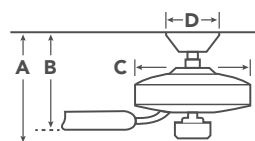

HANGING MEASUREMENTS

| | | |
|----------|---------------------------|-------|
| A | Fixture Drop from Ceiling | 10.4" |
| B | Blade Drop from Ceiling | 7.75" |
| C | Housing (Width) | 8" |
| D | Ceiling Canopy (Width) | 8" |