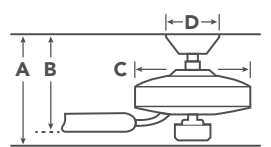

To see the complete Mathus collection visit Kichler.com.

Wall Light
591210Z

Pendant
591220Z

HANGING MEASUREMENTS

with 4.5" Downrod

| | | |
|----------|---------------------------|--------|
| A | Fixture Drop from Ceiling | 13.5" |
| B | Blade Drop from Ceiling | 11.25" |
| C | Housing (Width) | 13" |
| D | Ceiling Canopy (Width) | 6.75" |