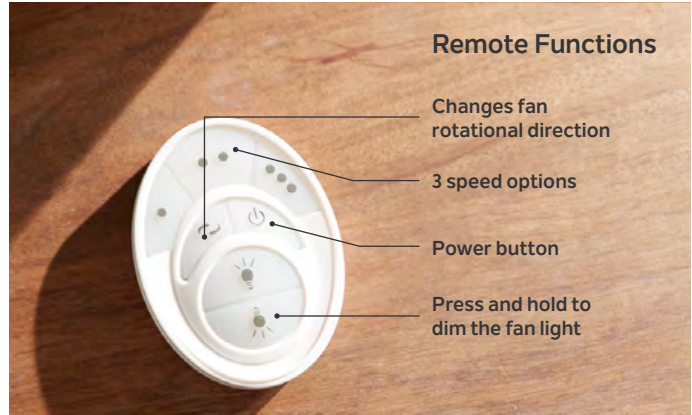

Why Switch Your Control?

- ✓ Upgrade from a pull chain to a basic or limited function fan control.
- ✓ Preference of having a wall control over a handheld remote or vice versa.
- ✓ Upgrade the control kit for more available frequencies to avoid interference.