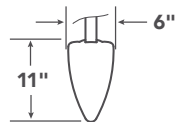

Wall Bracket Dimensions