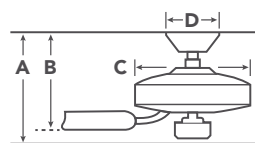

| | | |
|----------|---------------------------|-------|
| A | Fixture Drop from Ceiling | 16.5" |
| B | Blade Drop from Ceiling | 15.5" |
| C | Housing (Width) | 8.25" |
| D | Ceiling Canopy (Width) | 5.5" |