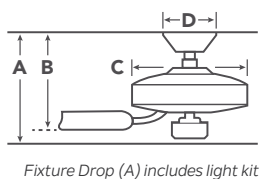

HANGING MEASUREMENTS

with 4.5" Downrod

A	Fixture Drop from Ceiling	13.75"
B	Blade Drop from Ceiling	11.75"
C	Housing (Width)	12.5"
D	Ceiling Canopy (Width)	6.75"