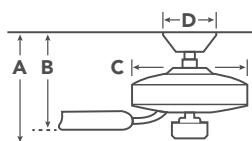

HANGING MEASUREMENTS

with 4" Downrod

| | | |
|----------|---------------------------|--------|
| A | Fixture Drop from Ceiling | 13.25" |
| B | Blade Drop from Ceiling | 11" |
| C | Housing (Width) | 12.5" |
| D | Ceiling Canopy (Width) | 6.25" |