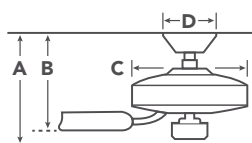

Fixture Drop (A) includes light kit

AIR PERFORMANCE

Airflow Cubic Ft. Per Minute on High	Power Usage Watts on High (Excludes Lights)	Airflow Efficiency Cubic Ft. Per Minute Per Watt on High
5100	77.2	66

BLADE SPECS

Blade Finish & Part Number (Side 1)   Fan Motor Finish (Reversible)

Matte White FB330180 MWH	MWH Matte White
Walnut FB330180 NI	NI Brushed Nickel
Silver FB330180 NI	SBK Satin Black
Silver FB330180 SBK	SBK Satin Black