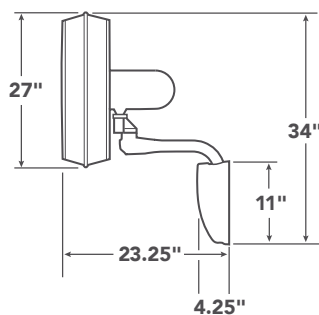

PRODUCT FEATURES

W Wet-rated

AC AC Motor

INCLUDED FEATURES

Blades (3) Included

- 10° Pitch
- 24" Sweep
- Non-Reversible
- Steel

Low Ceiling Adaptable No

FAN FEATURES

Mounting Slope – Pitch Wall Mount Only

Power Supply Cord 108" or 9'

cULus Listed Wet

Hanging Weight 37.65 lbs.

Body Material Steel

Warranty Limited Lifetime

MOTOR FEATURES

Motor Size/Type PSC139-640, AC

Amps 2.65 on High

INCLUDED CONTROLS

Pull Chain

- 3 Speeds
- 3 Forward & Reverse
- Manual Reverse

Please Note: Wall plug comes standard with this model (not shown).

COORDINATING LIGHTING

To see the complete Tolerand™ collection visit Kichler.com.

Overall Fan Dimensions

Wall Bracket Dimensions

Mounting Bracket

BLADE SPECS

Blade Finish & Part Number (Side 1)   **Fan Motor Finish (Reversible)**

Brushed Nickel
FB339224
NI

NI
Brushed Nickel

Satin Natural Bronze
FB339224
SNB

SNB
Satin Natural Bronze

24" KICHLER POLA™ WALL FAN

“ We purchased and installed 2 of the satin natural bronze fans under our deck at our lake house. They are heavy, but easy to install. The fans adjust in all directions and they oscillate if you wish. They are quite and spread the air nicely on all 3 speeds... ”

- Gene49