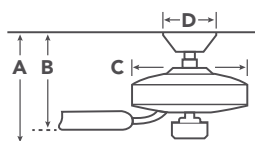

HANGING MEASUREMENTS

with 6" Downrod

| | | |
|----------|---------------------------|-------|
| A | Fixture Drop from Ceiling | 14.5" |
| B | Blade Drop from Ceiling | 9" |
| C | Housing (Width) | 7" |
| D | Ceiling Canopy (Width) | 6" |