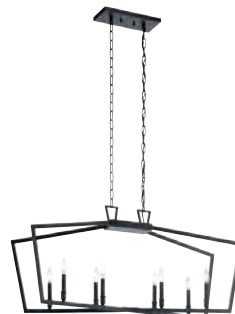

65K Wall Control System – Limited Function

371042 (Shown)
371082
337001

COORDINATING LIGHTING

Visit Kichler.com to see the entire Abbotswell™ collection.

Pendant
43495BK

Linear Chandelier
43494BK

HANGING MEASUREMENTS