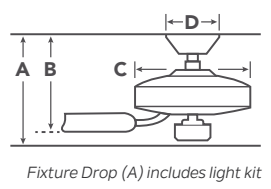

HANGING MEASUREMENTS

with 4.5" Downrod

| | | |
|---|---------------------------|-------|
| A | Fixture Drop from Ceiling | 13.9" |
| B | Blade Drop from Ceiling | 8.8" |
| C | Housing (Width) | 9.1" |
| D | Ceiling Canopy (Width) | 5.9" |