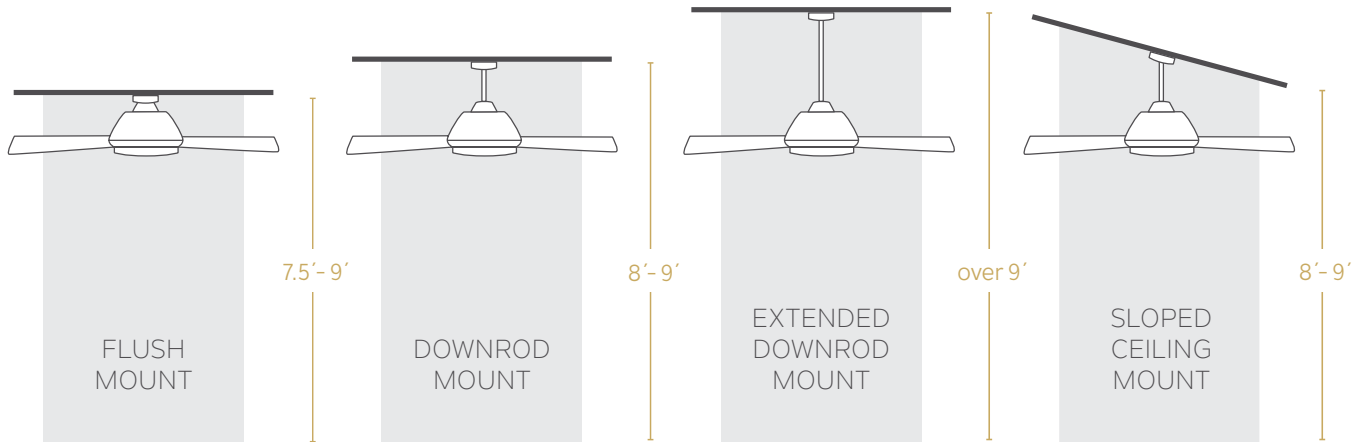

CEILING FAN

Mounting Types

When it comes to ceiling fans there are a couple of different ways to mount the fan. Understanding these options will help you select the right mounting type for your space.

For applications above 30°, utilize our 60° Slope Adapter Kit 337005 on page 260.

Flush Mount

Flush mount or hugger fans do not include a downrod and are mounted flush to the ceiling. Typically, max stem tilt is 0 and does not accommodate a slope adapter. Ideal for low ceilings or small rooms.

Downrod

Fan-specific stem that allows the ceiling fan installation height to be adjusted for optimal performance. This allows for more customization and different ceiling heights, including sloped and high ceilings. Ideal for medium to large room sizes.

Dual Mount

Often considered as being low-ceiling adaptable, these fans include hardware required to be installed either as a flush mount or with a downrod, and offer convenience for various applications.

Airflow Considerations

For Flush Mounts - It is important to keep in mind that flush mount/hugger fans have less air between the ceiling and the blades to pull from, and therefore often have lower CFMs than a fan installed with a downrod/further from the ceiling.

For Fans With a Downrod - The use of the initial downrod allows the fixture to hang extended from the ceiling - allowing it to grab the air from above, circulate it and push it down - this is the air flow/cooling sensation that one would feel.

CFM (cubic feet per minute of recorded airflow) - the higher the reading the more air is moved per minute.