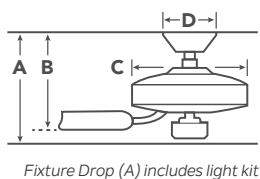

COORDINATING LIGHTING

Visit Kichler.com to see the entire Noward collection.

Wall Light
59106BK

Chandelier
59105OZ

HANGING MEASUREMENTS

| | | with 4" Downrod | Flush Mount |
|----------|---------------------------|-----------------|-------------|
| A | Fixture Drop from Ceiling | 12.5" | 9.5" |
| B | Blade Drop from Ceiling | 10.5" | 7.5" |
| C | Housing (Width) | 11.5" | 11.5" |
| D | Ceiling Canopy (Width) | 5.9" | 5.9" |