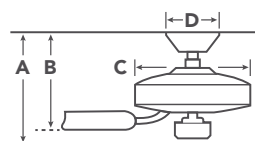

COORDINATING LIGHTING

To see the complete Missoula™ collection visit Kichler.com.

Pendant
78200

HANGING MEASUREMENTS

with 6" Downrod

| | | |
|----------|---------------------------|--------|
| A | Fixture Drop from Ceiling | 18" |
| B | Blade Drop from Ceiling | 16.25" |
| C | Housing (Width) | 15" |
| D | Ceiling Canopy (Width) | 6.75" |