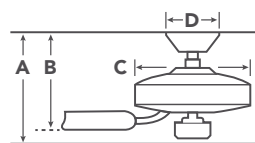

COORDINATING LIGHTING

To see the complete Allenbury collection visit Kichler.com.

Pendant
49982BKT

Wall Light
49980BKT

HANGING MEASUREMENTS

with 4.5" Downrod

| | | |
|----------|---------------------------|--------|
| A | Fixture Drop from Ceiling | 16.5" |
| B | Blade Drop from Ceiling | 9.75" |
| C | Housing (Width) | 11.75" |
| D | Ceiling Canopy (Width) | 6.75" |