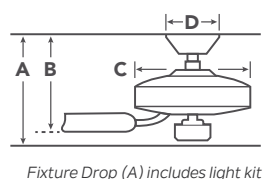

HANGING MEASUREMENTS

		with 4.5" Downrod	Flush Mount
A	Fixture Drop from Ceiling	13.5"	10"
B	Blade Drop from Ceiling	10.5"	7"
C	Housing (Width)	11.5"	11.5"
D	Ceiling Canopy (Width)	6.5"	6.5"