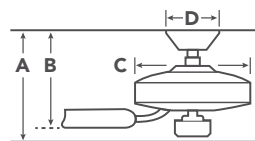

COORDINATING LIGHTING

To see more from these collections visit Kichler.com.

Elias
52096BK

Hatton
52259BK

HANGING MEASUREMENTS

with 4.5" Downrod

| | | |
|----------|---------------------------|-------|
| A | Fixture Drop from Ceiling | 14.4" |
| B | Blade Drop from Ceiling | 9.5" |
| C | Housing (Width) | 11" |
| D | Ceiling Canopy (Width) | 5.9" |