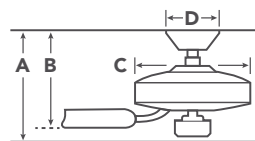

COORDINATING LIGHTING

To see more from these collections visit Kichler.com.

Jeno
83963

Neltev™
83737

HANGING MEASUREMENTS

with 4.5" Downrod

| | | |
|----------|---------------------------|--------|
| A | Fixture Drop from Ceiling | 14.75" |
| B | Blade Drop from Ceiling | 10.5" |
| C | Housing (Width) | 8.75" |
| D | Ceiling Canopy (Width) | 6" |