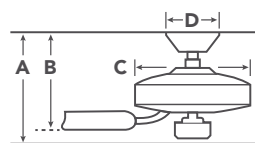

COORDINATING LIGHTING

To see the complete Colerne™ collection visit Kichler.com.

Chandelier
43491AUB

Pendant
43435CLP

HANGING MEASUREMENTS

with 6" Downrod

| | | |
|----------|---------------------------|-------|
| A | Fixture Drop from Ceiling | 17" |
| B | Blade Drop from Ceiling | 12.5" |
| C | Housing (Width) | 9.5" |
| D | Ceiling Canopy (Width) | 7.25" |