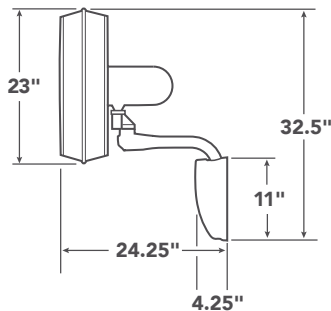

PRODUCT FEATURES

W Wet-rated

AC AC Motor

INCLUDED FEATURES

Blades (3) Included

- 10° Pitch
- 18" Sweep
- Non-Reversible
- Steel

Low Ceiling Adaptable No

FAN FEATURES

Mounting Slope – Pitch Wall Mount Only

Power Supply Cord 108" or 9'

cULus Listed Wet

Hanging Weight 25.35 lbs.

Body Material Steel

Warranty Limited Lifetime

MOTOR FEATURES

Motor Size/Type PSC127-625C, AC

Amps 2 on High

INCLUDED CONTROLS

Pull Chain

- 3 Speeds
- 3 Forward & Reverse
- Manual Reverse

Please Note: Wall plug comes standard with this model (not shown).

COORDINATING LIGHTING

To see the complete Forestdale™ collection visit Kichler.com.

Overall Fan Dimensions

Wall Bracket Dimensions

Mounting Bracket

BLADE SPECS

Blade Finish & Part Number (Side 1)   **Fan Motor Finish (Reversible)**