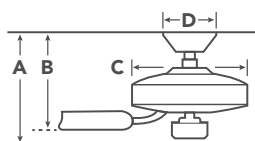

Fixture Drop (A) includes light kit

AIR PERFORMANCE

Airflow	Power Usage	Airflow Efficiency
Cubic Ft. Per Minute on High	Watts on High (Excludes Lights)	Cubic Ft. Per Minute Per Watt on High
4263	56.8	75

BLADE SPECS

Blade Finish & Part Number (Side 1)   Fan Motor Finish (Reversible)

Matte White
FB330015
MWH

MWH
Matte White

Satin Black
FB330015
SBK

SBK
Satin Black

Walnut
FB330015
SNB

SNB
Satin Natural Bronze

White
FB330015
WH

WH
White