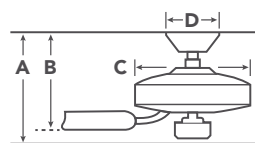

SBK
Satin Black

Silver
FB300375
WH

WH
White

HANGING MEASUREMENTS

with 6" Downrod

| | | |
|----------|---------------------------|--------|
| A | Fixture Drop from Ceiling | 14.25" |
| B | Blade Drop from Ceiling | 12.25" |
| C | Housing (Width) | 6.5" |
| D | Ceiling Canopy (Width) | 6" |