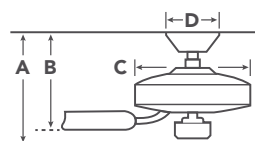

HANGING MEASUREMENTS

with 4" Downrod

| | | |
|----------|---------------------------|--------|
| A | Fixture Drop from Ceiling | 14.5" |
| B | Blade Drop from Ceiling | 12.75" |
| C | Housing (Width) | 13.75" |
| D | Ceiling Canopy (Width) | 6.75" |