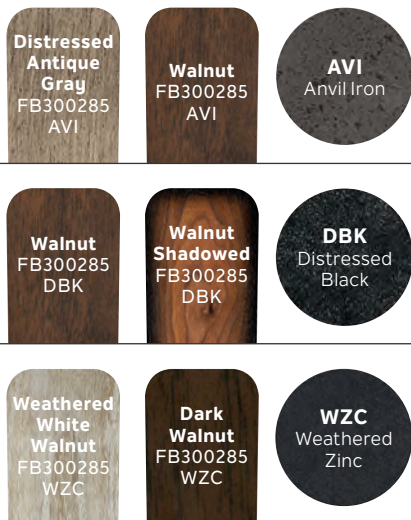

BLADE SPECS

Blade Finish & Part Number (Side 1) Fan Motor Finish (Reversible)

Shown:

300265AVI Anvil Iron Finish, Distressed Antique Gray
or Walnut Blades, with Etched Cased Opal Glass

65" Gentry

300265DBK