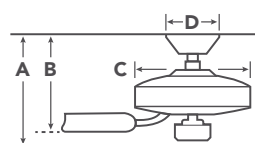

Fixture Drop (A) includes light kit

AIR PERFORMANCE

Airflow	Power Usage	Airflow Efficiency
Cubic Ft. Per Minute on High	Watts on High (Excludes Lights)	Cubic Ft. Per Minute Per Watt on High
4160	60.2	69

BLADE SPECS

Blade Finish & Part Number (Side 1)   Fan Motor Finish (Reversible)

Matte White FB330017 MWH	Silver FB330017 MWH	MWH Matte White
Walnut FB330017 NI	Silver FB330017 NI	NI Brushed Nickel
Satin Black FB330017 SBK	Silver FB330017 SBK	SBK Satin Black
Walnut FB330017 SNB	Cherry FB330017 SNB	SNB Satin Natural Bronze
White FB330017 WH	Silver FB330017 WH	WH White