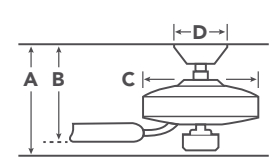

COORDINATING LIGHTING

To see the complete Beacon Square collection visit Kichler.com.

Wall Light
49829BK

Post Mount
49832BK

Flush Mount
49834BK

HANGING MEASUREMENTS

with 4.5" Downrod

| | | |
|----------|---------------------------|-------|
| A | Fixture Drop from Ceiling | 14" |
| B | Blade Drop from Ceiling | 11.5" |
| C | Housing (Width) | 9" |
| D | Ceiling Canopy (Width) | 6.75" |