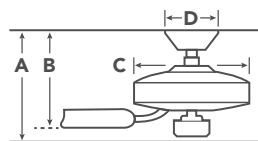

337009 (Shown)
371045
371085

METAL CAPS

Includes a metal fixture cap for non-light use.

OPTIONAL HANGER SYSTEM

Downrod Kit
337033 MWH, NI (shown), OZ, SBK

HANGING MEASUREMENTS

| | | |
|---|---------------------------|-------|
| A | Fixture Drop from Ceiling | 11" |
| B | Blade Drop from Ceiling | 7.25" |
| C | Housing (Width) | 8.75" |
| D | Ceiling Canopy (Width) | 6.5" |