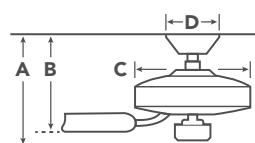

Fixture Drop (A) includes light kit

AIR PERFORMANCE

Airflow Cubic Ft. Per Minute on High	Power Usage Watts on High (Excludes Lights)	Airflow Efficiency Cubic Ft. Per Minute Per Watt on High
4537	59	77