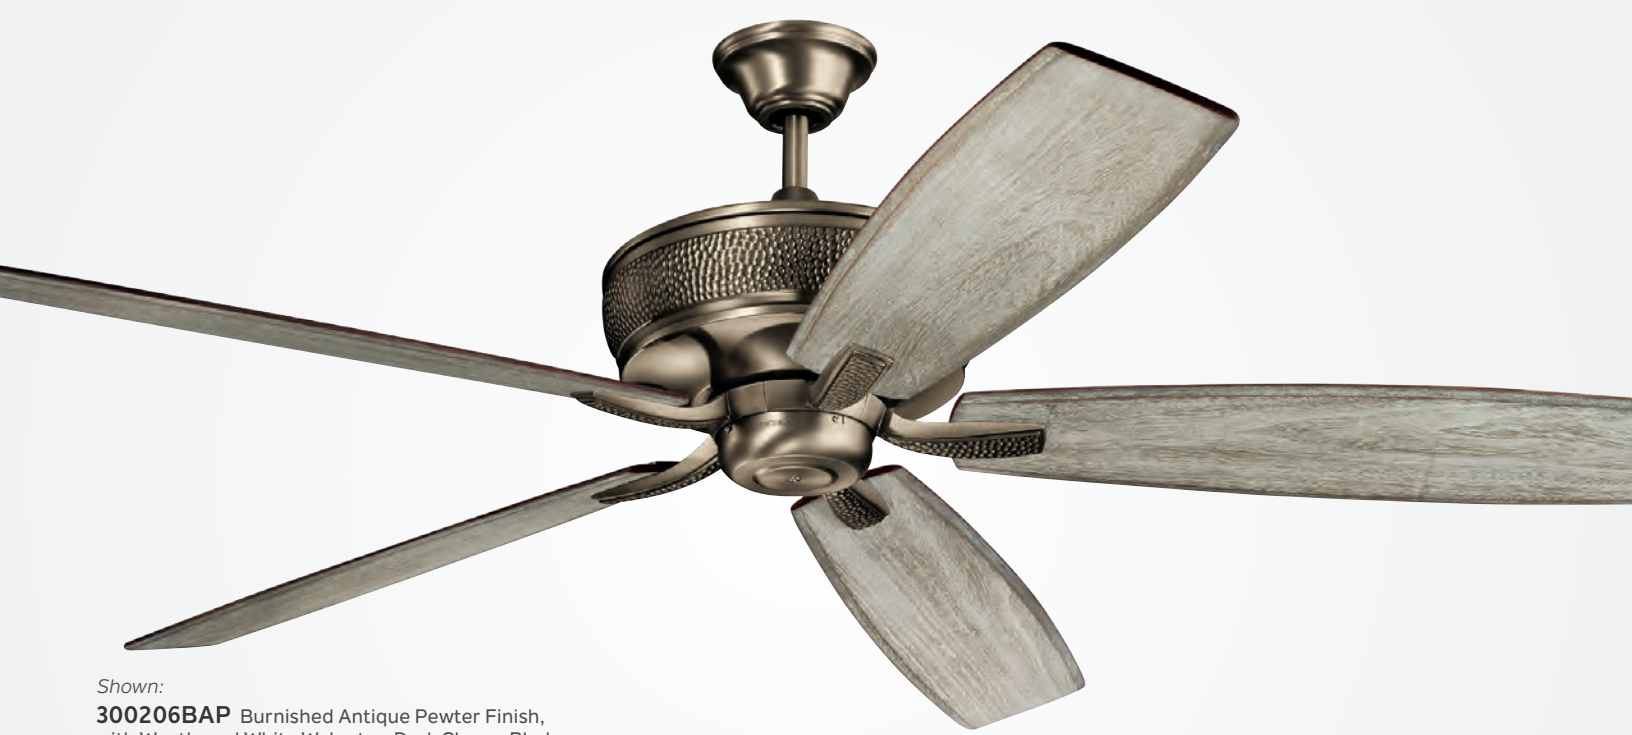

Shown:
300206BAP Burnished Antique Pewter Finish,
with Weathered White Walnut or Dark Cherry Blades

70" Monarch™