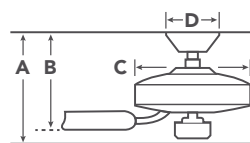

| | | |
|----------|---------------------------|-------|
| A | Fixture Drop from Ceiling | 16.5" |
| B | Blade Drop from Ceiling | 14" |
| C | Housing (Width) | 7.5" |
| D | Ceiling Canopy (Width) | 5.75" |