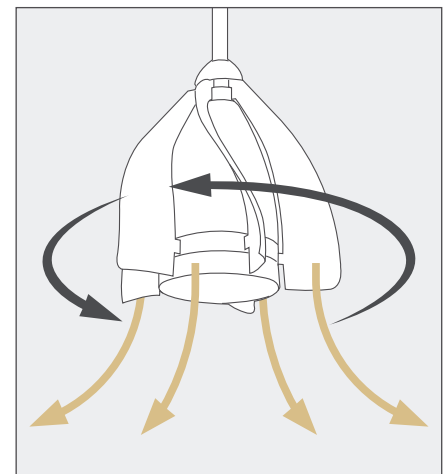

PRODUCT FEATURES

- Integrated LED
- AC Motor
- Dimmable

INCLUDED FEATURES

- **Blades (5) Included**
  - Variable Pitch
  - 15" Sweep
  - Non-Reversible
  - Polycarbonate
- **Downrods** 4.5" Downrod with 1" (O.D.)
- **Downlight** Integrated LED (1) 17W
  - 1600 Source Lumens
  - 80 CRI
  - 3000K
- **Downlight Glass** Etched Cased Opal
- **Optional LED Light Kits** No
- **Low Ceiling Adaptable** No

FAN FEATURES

- **Mounting Slope – Pitch** 22°
- **Lead Wire** 78"
- **cETLus Listed** Dry
- **Hanging Weight** 15.87 lbs.
- **Body Material** Steel
- **Warranty** Limited Lifetime

MOTOR FEATURES

- **Motor Size/Type** 153mm X 15mm, AC
- **Amps** 0.25 on High
- **RPM** 318 on High

INCLUDED CONTROLS

- **CoolTouch™ Handheld Control System – Full Function**
  - 3 Forward Speeds & Motor Off
  - Manual Reverse
  - Light On/Off with Full Range Dimming

OPTIONAL CONTROLS

- **Wall Transmitter – Full Function**
- **370038 (Shown)**
- **371045MUL**
- **371085**

COORDINATING LIGHTING

To see more from this collection visit Kichler.com.

HANGING MEASUREMENTS

with 4.5" Downrod

A	Fixture Drop from Ceiling	20"
B	Blade Drop from Ceiling	19.25"
C	Housing (Width)	10.5"
D	Ceiling Canopy (Width)	6.25"

AIR PERFORMANCE

Airflow Cubic Ft. Per Minute on High	Power Usage Watts on High (Excludes Lights)	Airflow Efficiency Cubic Ft. Per Minute Per Watt on High
359	32	11

BLADE SPECS

Blade Finish & Part Number (Side 1)   Fan Motor Finish (Reversible)

Terna's contoured blade design produces a unique outward airflow pattern to cool a wider area.