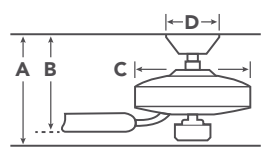

HANGING MEASUREMENTS

| | | |
|----------|---------------------------|-------|
| A | Fixture Drop from Ceiling | 8" |
| B | Blade Drop from Ceiling | 6" |
| C | Housing (Width) | 11.5" |
| D | Ceiling Canopy (Width) | 11.5" |