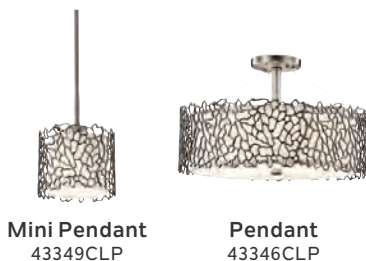

COORDINATING LIGHTING

To see the complete Silver Coral collection visit Kichler.com.

HANGING MEASUREMENTS

| | | with 6" Downrod | Flush Mount |
|----------|---------------------------|-----------------|-------------|
| A | Fixture Drop from Ceiling | 15.25" | 10.35" |
| B | Blade Drop from Ceiling | 13.5" | 8.5" |
| C | Housing (Width) | 7.75" | 7.7" |
| D | Ceiling Canopy (Width) | 6.4" | 6.4" |