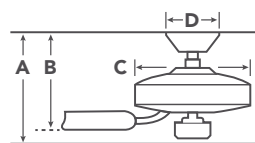

with 6" Downrod

| | | |
|----------|---------------------------|--------|
| A | Fixture Drop from Ceiling | 15.94" |
| B | Blade Drop from Ceiling | 9.86" |
| C | Housing (Width) | 11" |
| D | Ceiling Canopy (Width) | 5.2" |