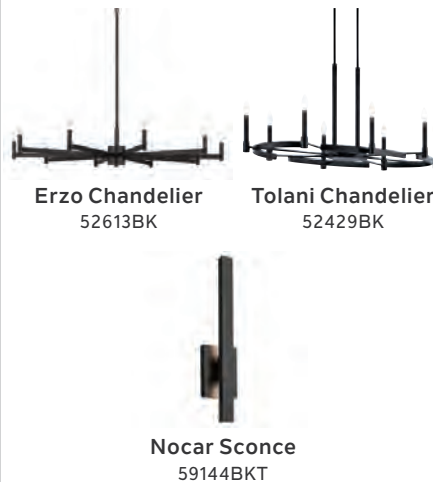

PRODUCT FEATURES

- **DC** DC Motor
- **D** Damp-Rated

INCLUDED FEATURES

- **Blades (3) Included**
  - 20° Pitch
  - 52" Sweep
  - Non-Reversible
  - ABS
- **Downrods** 4.5" Downrod with 1" (O.D.)
- **Optional LED Light Kits**
  See Pages 262-268
- **Low Ceiling Adaptable** No

FAN FEATURES

- **Mounting Slope – Pitch** 18°
- **Lead Wire** 78"
- **cETLus Listed** Damp
- **Hanging Weight** 11.66 lbs.
- **Body Material** Steel
- **Warranty** Limited Lifetime

MOTOR FEATURES

- **Motor Size/Type** 90mm X 16mm, DC
- **Amps** 0.49 on High
- **RPM** 138 on High

INCLUDED CONTROLS

- **6-Speed DC Handheld Control System – Full Function (65K)**
  - 6 Forward Speeds, Reverse & Motor Off
  - Light On/Off with Full Range Dimming
  - No More Than Two Fans on One Circuit

OPTIONAL CONTROLS

- **6-Speed DC Wall Transmitter 370036 (Shown)**

COORDINATING LIGHTING

To see more from these collections visit Kichler.com.

Erzo Chandelier
52613BK

Tolani Chandelier
52429BK

Nocar Sconce
59144BKT

HANGING MEASUREMENTS

with 4.5" Downrod

A	Fixture Drop from Ceiling	13.5"
B	Blade Drop from Ceiling	11.75"
C	Housing (Width)	6.25"
D	Ceiling Canopy (Width)	5.25"

AIR PERFORMANCE

Airflow Cubic Ft. Per Minute on High	Power Usage Watts on High (Excludes Lights)	Airflow Efficiency Cubic Ft. Per Minute Per Watt on High
4940	38	130

BLADE SPECS

Blade Finish & Part Number (Side 1)   Fan Motor Finish (Reversible)