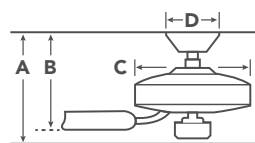

with 6" Downrod

| | | |
|---|---------------------------|--------|
| A | Fixture Drop from Ceiling | 16.25" |
| B | Blade Drop from Ceiling | 14" |
| C | Housing (Width) | 8.75" |
| D | Ceiling Canopy (Width) | 6.75" |