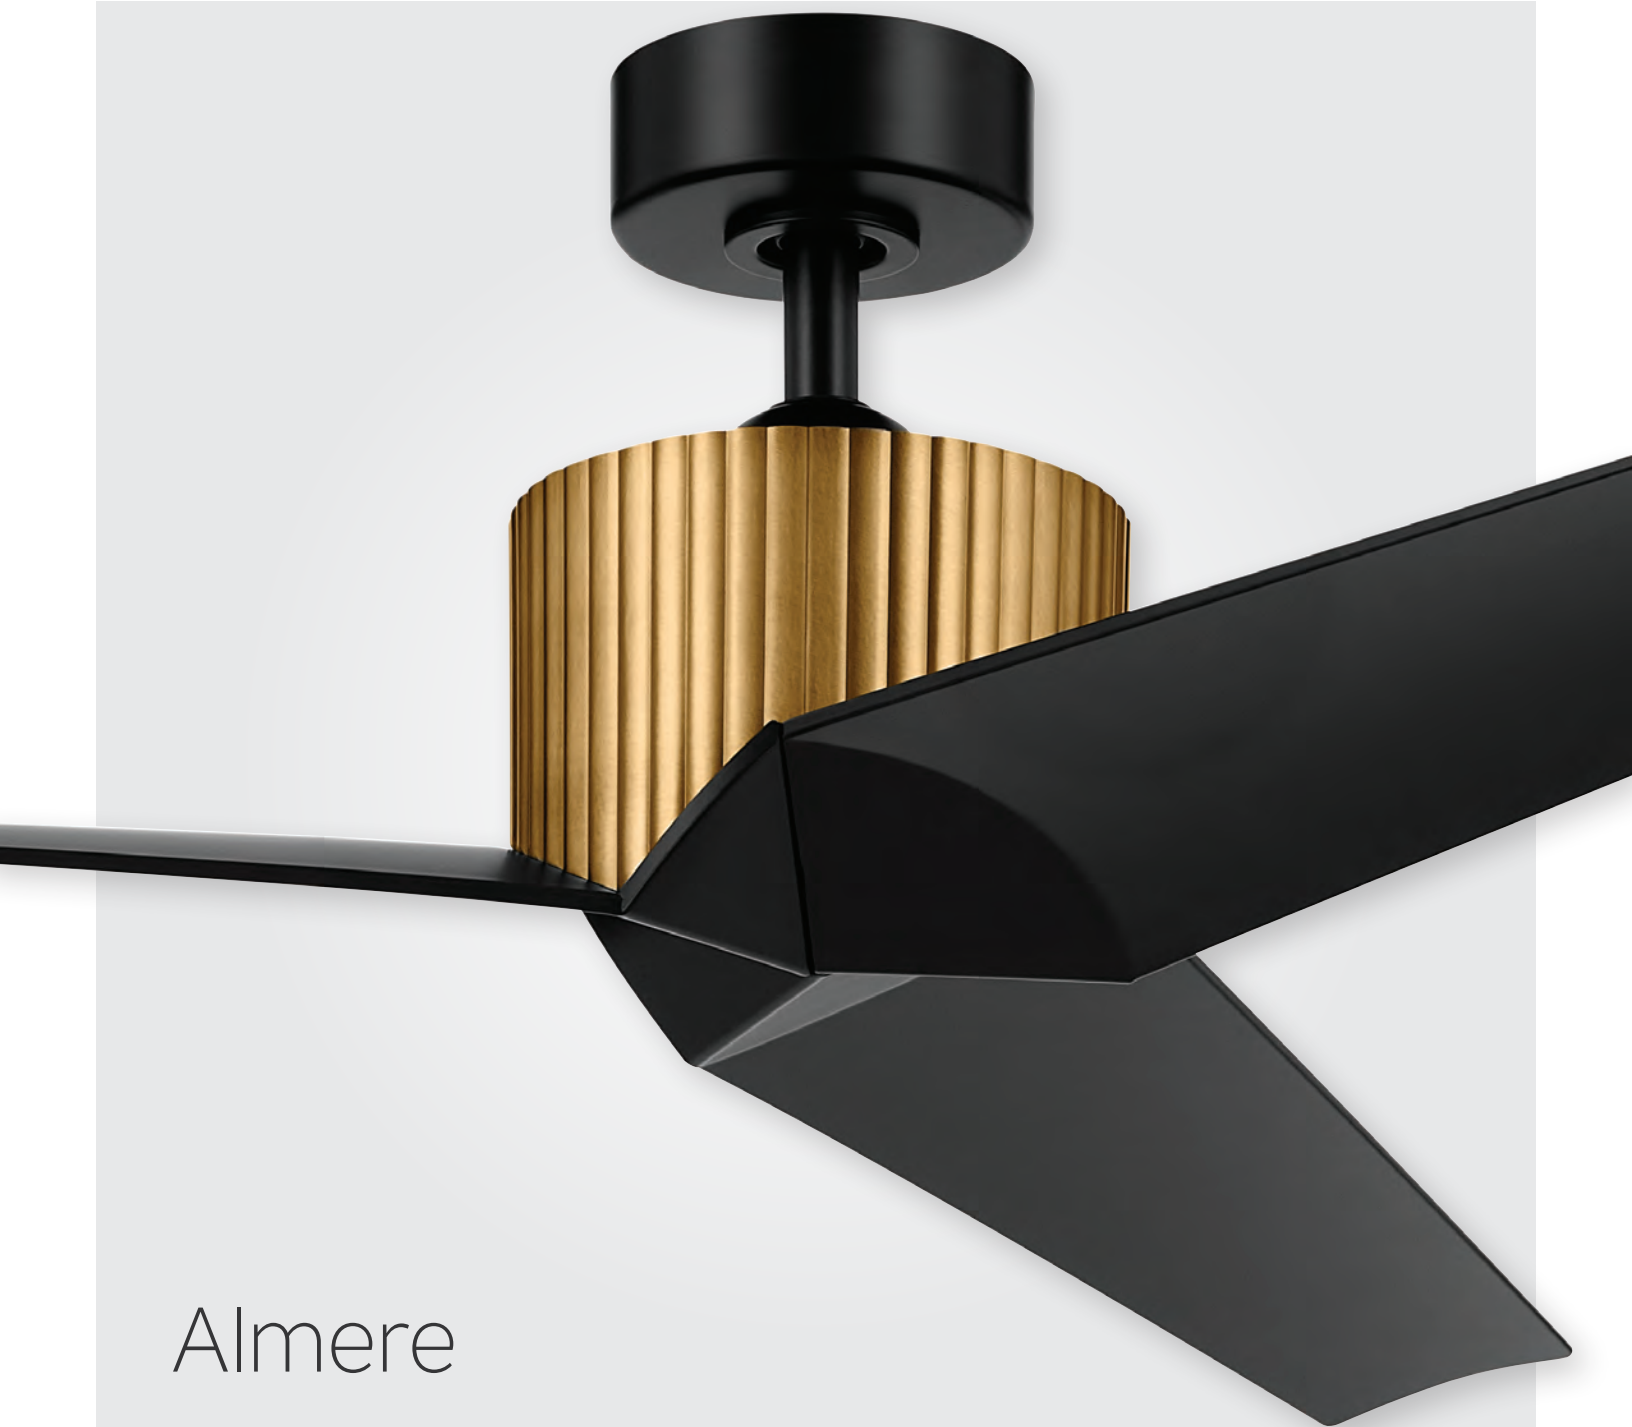

Almere

Inspired by the trend of clean, modern fans, Almere was designed to be simple yet influential. Its tightly-ribbed body, unique fan blade connections, and sprawling reach offers an element of understated elegance to any room. Its simplistic style and minimal details make it perfect for a variety of spaces.