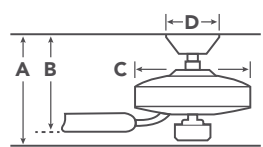

Fixture Drop (A) includes light kit

AIR PERFORMANCE

Airflow	Power Usage	Airflow Efficiency
Cubic Ft. Per Minute on High	Watts on High (Excludes Lights)	Cubic Ft. Per Minute Per Watt on High
6282	71	88

BLADE SPECS

Blade Finish & Part Number (Side 1)   Fan Motor Finish (Reversible)

  Walnut FB310017 AVI	 Distressed Antique Gray FB310017 AVI	 AVI Anvil Iron
  Walnut FB310017 DBK	 Cherry FB310017 DBK	 DBK Distressed Black