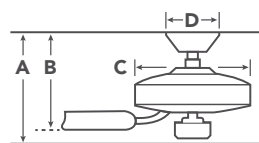

OPTIONAL CONTROLS

- 
- 6-Speed DC CoolTouch™ Transmitter – Full Function**
371075 (Shown)

COORDINATING LIGHTING

To see more from these collections visit Kichler.com.

HANGING MEASUREMENTS

with 6" Downrod

| | | |
|---|---------------------------|--------|
| A | Fixture Drop from Ceiling | 16.75" |
| B | Blade Drop from Ceiling | 14" |
| C | Housing (Width) | 7" |
| D | Ceiling Canopy (Width) | 6" |