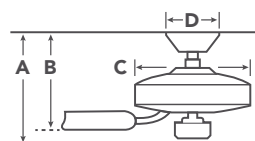

337214 (Shown)
371042
371082

METAL CAPS

Includes a metal fixture cap for non-light use.

HANGING MEASUREMENTS

with 4" Downrod

| | | |
|----------|---------------------------|-------|
| A | Fixture Drop from Ceiling | 14" |
| B | Blade Drop from Ceiling | 9.75" |
| C | Housing (Width) | 7.5" |
| D | Ceiling Canopy (Width) | 5.25" |