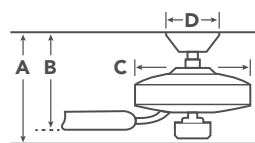

| | | |
|---|---------------------------|--------|
| A | Fixture Drop from Ceiling | 14.5" |
| B | Blade Drop from Ceiling | 13.25" |
| C | Housing (Width) | 6.75" |
| D | Ceiling Canopy (Width) | 5.75" |