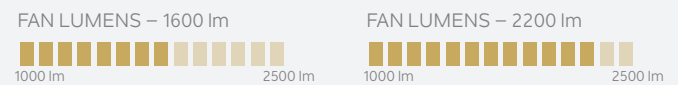

To achieve maximum room lighting potential, consider light layering with downlights or LED tape lights.

It's important to note these are general guidelines and your room might require more lumens. For instance, if your room has darker walls and high ceilings, you may need additional lumens for desired illumination.