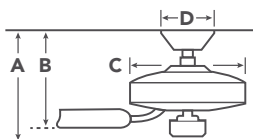

HANGING MEASUREMENTS

| | | |
|----------|---------------------------|-------|
| A | Fixture Drop from Ceiling | 11" |
| B | Blade Drop from Ceiling | 7.25" |
| C | Housing (Width) | 8.75" |
| D | Ceiling Canopy (Width) | 6.5" |