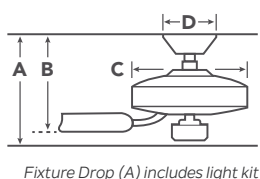

COORDINATING LIGHTING

To see the complete Silver Coral collection visit Kichler.com.

HANGING MEASUREMENTS

| | | with 6" Downrod | Flush Mount |
|----------|---------------------------|-----------------|-------------|
| A | Fixture Drop from Ceiling | 15.25" | 10.35" |
| B | Blade Drop from Ceiling | 13.5" | 8.5" |
| C | Housing (Width) | 7.75" | 7.7" |
| D | Ceiling Canopy (Width) | 6.4" | 6.4" |