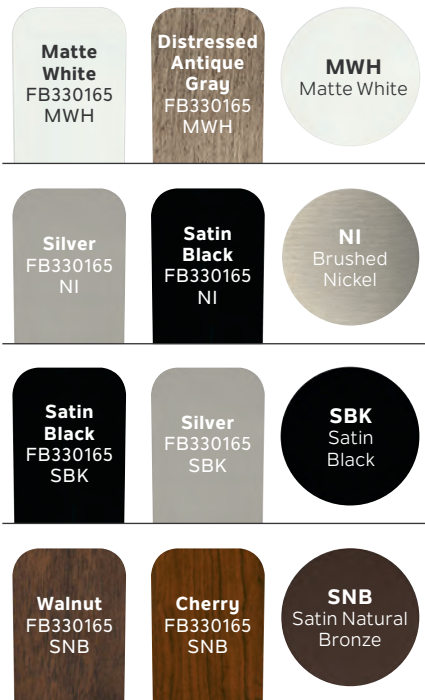

BLADE SPECS

Blade Finish & Part Number (Side 1)   Fan Motor Finish (Reversible)

HANGING MEASUREMENTS

		with 4.5" Downrod	Flush Mount
A	Fixture Drop from Ceiling	13.5"	10"
B	Blade Drop from Ceiling	10.5"	7"
C	Housing (Width)	11.5"	11.5"
D	Ceiling Canopy (Width)	6.5"	6.5"

AIR PERFORMANCE

Airflow Cubic Ft. Per Minute on High	Power Usage Watts on High (Excludes Lights)	Airflow Efficiency Cubic Ft. Per Minute Per Watt on High
4581	59	78

52" KICHLER RENEW™ PATIO CEILING FAN

“...The fan was easy to install after our electrician friend installed the power box for us. The fan is snug to the ceiling so the fan does not look like it is out of place on the patio. The fan has good air circulation and when it is running it is smooth and quiet. The fan came extremely well packaged with good instructions.”
- BethA48 | Wisconsin