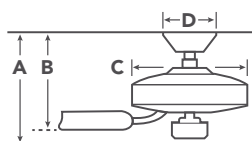

HANGING MEASUREMENTS

with 4.5" Downrod

| | | |
|----------|---------------------------|--------|
| A | Fixture Drop from Ceiling | 13.5" |
| B | Blade Drop from Ceiling | 10.75" |
| C | Housing (Width) | 7.5" |
| D | Ceiling Canopy (Width) | 5.25" |