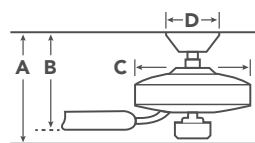

Fixture Drop (A) includes light kit

AIR PERFORMANCE

Airflow Cubic Ft. Per Minute on High	Power Usage Watts on High (Excludes Lights)	Airflow Efficiency Cubic Ft. Per Minute Per Watt on High
4400	65	67

BLADE SPECS

Blade Finish & Part Number (Side 1)   Fan Motor Finish (Reversible)

Matte White FB330174 MWH	MWH Matte White
Dark Cherry FB330174 NBR	Medium Cherry FB330174 NBR
NBR Natural Brass	
Walnut FB330174 NI	Silver FB330174 NI
NI Brushed Nickel	
Cherry FB330174 OZ	Walnut FB330174 OZ
OZ Olde Bronze®	
Silver FB330174 PN	Walnut FB330174 PN
PN Polished Nickel	
Silver FB330174 SBK	Black FB330174 SBK
SBK Satin Black