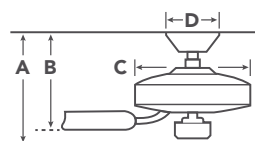

337214 (Shown)
371042
371082

COORDINATING LIGHTING

To see the complete Pier™ collection visit Kichler.com.

Ceiling Light
49993OZ

Wall Light
49991OZ

HANGING MEASUREMENTS

with 4" Downrod

| | | |
|----------|---------------------------|--------|
| A | Fixture Drop from Ceiling | 16.25" |
| B | Blade Drop from Ceiling | 12" |
| C | Housing (Width) | 14.75" |
| D | Ceiling Canopy (Width) | 7" |