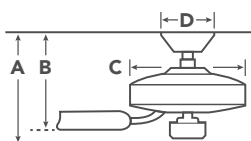

COORDINATING LIGHTING

To see more from these collections visit Kichler.com.

Kimrose™
52415PN

Delvin
52619CPZBK

Tolani™
52427BNB

HANGING MEASUREMENTS

with 4.5" Downrod

| | | |
|----------|---------------------------|-------|
| A | Fixture Drop from Ceiling | 15.5" |
| B | Blade Drop from Ceiling | 10.5" |
| C | Housing (Width) | 8.25" |
| D | Ceiling Canopy (Width) | 6" |