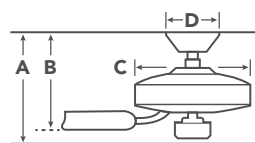

COORDINATING LIGHTING

To see the complete Grand Bank™ collection visit Kichler.com.

Wall Light
59067AUB

Chandelier
43193DAG

HANGING MEASUREMENTS

with 4.5" Downrod

| | | |
|----------|---------------------------|--------|
| A | Fixture Drop from Ceiling | 14.25" |
| B | Blade Drop from Ceiling | 10" |
| C | Housing (Width) | 6.75" |
| D | Ceiling Canopy (Width) | 5.75" |