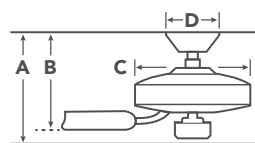

COORDINATING LIGHTING

To see more from these collections visit Kichler.com.

HANGING MEASUREMENTS

with 4.5" Downrod

| | | |
|---|---------------------------|-------|
| A | Fixture Drop from Ceiling | 17.5" |
| B | Blade Drop from Ceiling | 9.6" |
| C | Housing (Width) | 7.9" |
| D | Ceiling Canopy (Width) | 5.9" |