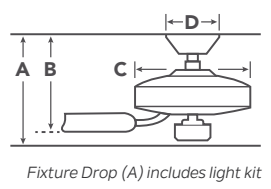

COORDINATING LIGHTING

To see more from these collections visit Kichler.com.

Everly™
42141OZCS

Winslow
45910BK

HANGING MEASUREMENTS

with 4.5" Downrod

| | | |
|----------|---------------------------|-------|
| A | Fixture Drop from Ceiling | 18.5" |
| B | Blade Drop from Ceiling | 9" |
| C | Housing (Width) | 8.75" |
| D | Ceiling Canopy (Width) | 6" |