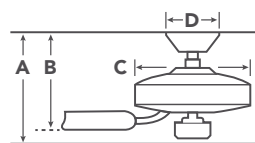

with 4.5" Downrod

| | | |
|---|---------------------------|--------|
| A | Fixture Drop from Ceiling | 13.5" |
| B | Blade Drop from Ceiling | 11.75" |
| C | Housing (Width) | 6.25" |
| D | Ceiling Canopy (Width) | 5.25" |