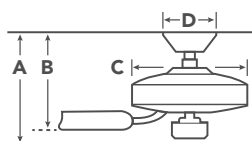

6-Speed DC Wall Transmitter 370036 (Shown)

COORDINATING LIGHTING

To see more from these collections visit Kichler.com.

Kimrose™
52413BNB

Emmala™
52421BNB

HANGING MEASUREMENTS

with 6" Downrod

| | | |
|----------|---------------------------|-------|
| A | Fixture Drop from Ceiling | 16.4" |
| B | Blade Drop from Ceiling | 9.1" |
| C | Housing (Width) | 10.2" |
| D | Ceiling Canopy (Width) | 6.3" |