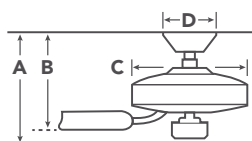

Clear Champagne
FB300160
NI

NI
Brushed
Nickel

Clear Champagne
FB300160
PN

PN
Polished
Nickel

HANGING MEASUREMENTS

with 6" Downrod

| | | |
|----------|---------------------------|--------|
| A | Fixture Drop from Ceiling | 7.25" |
| B | Blade Drop from Ceiling | 15.37" |
| C | Housing (Width) | 7.25" |
| D | Ceiling Canopy (Width) | 6" |