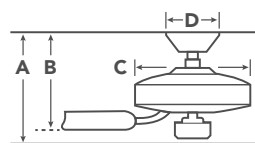

Fixture Drop (A) includes light kit

AIR PERFORMANCE

Airflow	Power Usage	Airflow Efficiency
Cubic Ft. Per Minute on High	Watts on High (Excludes Lights)	Cubic Ft. Per Minute Per Watt on High
4972	66	75

BLADE SPECS

Blade Finish & Part Number (Side 1)   Fan Motor Finish (Reversible)

Dark Cherry FB330347 BAP	Weathered White Walnut FB330347 BAP	BAP Burnished Antique Pewter
Matte White FB330347 MWH	Weathered White Walnut FB330347 MWH	MWH Matte White
Silver FB330347 NI	Walnut FB330347 NI	NI Brushed Nickel
Walnut FB330347 OBB	Cherry FB330347 OBB	OBB Oil Brushed Bronze™