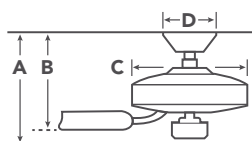

HANGING MEASUREMENTS

with 4" Downrod

| | | |
|----------|---------------------------|-------|
| A | Fixture Drop from Ceiling | 14.5" |
| B | Blade Drop from Ceiling | 11" |
| C | Housing (Width) | 8.75" |
| D | Ceiling Canopy (Width) | 5.25" |