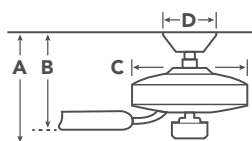

Satin Black
FB330025
SBK

SBK
Satin Black

White
FB330025
WH

WH
White

HANGING MEASUREMENTS

with 4.5" Downrod

| | | |
|----------|---------------------------|--------|
| A | Fixture Drop from Ceiling | 15" |
| B | Blade Drop from Ceiling | 12.25" |
| C | Housing (Width) | 7.5" |
| D | Ceiling Canopy (Width) | 5.25" |