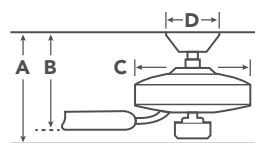

COORDINATING LIGHTING

To see more from this collection visit Kichler.com.

Baland™
52418BKLED

HANGING MEASUREMENTS

with 4.5" Downrod

| | | |
|----------|---------------------------|--------|
| A | Fixture Drop from Ceiling | 20" |
| B | Blade Drop from Ceiling | 19.25" |
| C | Housing (Width) | 10.5" |
| D | Ceiling Canopy (Width) | 6.25" |