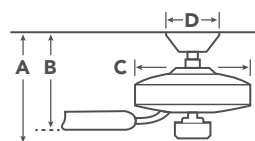

COORDINATING LIGHTING

To see more from these collections visit Kichler.com.

Midi
52650CPZ

Luella
52542PN

Ellerbeck™
43115CLP

HANGING MEASUREMENTS

with 4.5" Downrod

| | | |
|----------|---------------------------|-------|
| A | Fixture Drop from Ceiling | 16" |
| B | Blade Drop from Ceiling | 9.8" |
| C | Housing (Width) | 11.8" |
| D | Ceiling Canopy (Width) | 5.9" |