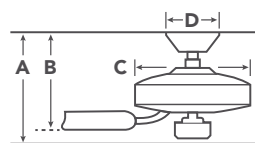

337214 (Shown)
371042
371082

COORDINATING LIGHTING

To see the complete Lyndon™ collection visit Kichler.com.

Chandelier
49835AZ

Sconce
49496AZ

HANGING MEASUREMENTS

with 4.5" Downrod

| | | |
|----------|---------------------------|-------|
| A | Fixture Drop from Ceiling | 19" |
| B | Blade Drop from Ceiling | 13" |
| C | Housing (Width) | 9.5" |
| D | Ceiling Canopy (Width) | 6.75" |