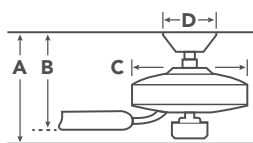

COORDINATING LIGHTING

To see more from these collections visit Kichler.com.

Horizon Downlight
43873WHLED27

Brettin Sconce
85090PN

Neltev™ Sconce
83965 (Bronze)

HANGING MEASUREMENTS

with 6" Downrod

| | | |
|----------|---------------------------|-------|
| A | Fixture Drop from Ceiling | 16.5" |
| B | Blade Drop from Ceiling | 15.5" |
| C | Housing (Width) | 8.25" |
| D | Ceiling Canopy (Width) | 5.5" |