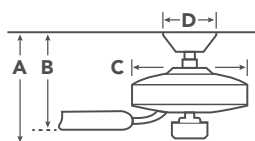

COORDINATING LIGHTING

To see more from these collections visit Kichler.com.

Brisbane
43892DBK

Brisbane
43891DBK

Marrus
52409WZC

HANGING MEASUREMENTS

with 4.5" Downrod

| | | |
|----------|---------------------------|-------|
| A | Fixture Drop from Ceiling | 15" |
| B | Blade Drop from Ceiling | 9.25" |
| C | Housing (Width) | 15" |
| D | Ceiling Canopy (Width) | 6.25" |