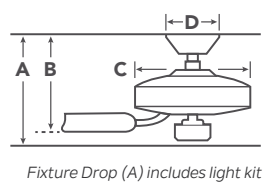

with 4.5" Downrod

| | | |
|----------|---------------------------|--------|
| A | Fixture Drop from Ceiling | 13.25" |
| B | Blade Drop from Ceiling | 10.25" |
| C | Housing (Width) | 8.75" |
| D | Ceiling Canopy (Width) | 6.50" |