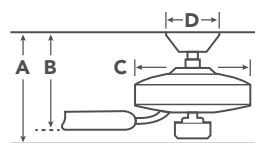

COORDINATING LIGHTING

To see more from these collections visit Kichler.com.

Erzo™
43857BK

Alden
43363BK

HANGING MEASUREMENTS

with 4.5" Downrod

| | | |
|---|---------------------------|-------|
| A | Fixture Drop from Ceiling | 14.6" |
| B | Blade Drop from Ceiling | 10" |
| C | Housing (Width) | 9.5" |
| D | Ceiling Canopy (Width) | 5.9" |