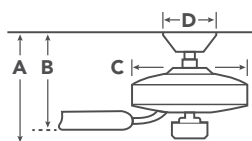

COORDINATING LIGHTING

To see more from these collections visit Kichler.com.

Kimrose™
52415PN

Delvin
52619CPZWH

Tolani™
52427BNB

HANGING MEASUREMENTS

with 4.5" Downrod

| | | |
|---|---------------------------|-------|
| A | Fixture Drop from Ceiling | 15.5" |
| B | Blade Drop from Ceiling | 10.5" |
| C | Housing (Width) | 8.25" |
| D | Ceiling Canopy (Width) | 6" |