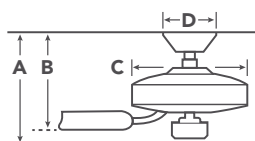

HANGING MEASUREMENTS

| | | |
|---|---------------------------|-------|
| A | Fixture Drop from Ceiling | 11" |
| B | Blade Drop from Ceiling | 7.25" |
| C | Housing (Width) | 8.75" |
| D | Ceiling Canopy (Width) | 6.5" |