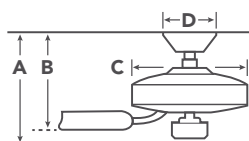

Silver
FB300168
NI

NI
Brushed
Nickel

Walnut
FB300168
PN

PN
Polished
Nickel

HANGING MEASUREMENTS

| | | |
|----------|---------------------------|--------|
| A | Fixture Drop from Ceiling | 24.25" |
| B | Blade Drop from Ceiling | 24.25" |
| C | Housing (Width) | 7.9" |
| D | Ceiling Canopy (Width) | 8" |