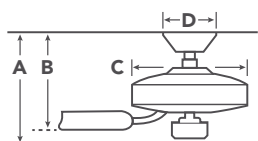

INCLUDED CONTROLS

OPTIONAL CONTROLS

COORDINATING LIGHTING

To see more from these collections visit Kichler.com.

HANGING MEASUREMENTS

with 4.5" Downrod

| | | |
|----------|---------------------------|--------|
| A | Fixture Drop from Ceiling | 14" |
| B | Blade Drop from Ceiling | 11.25" |
| C | Housing (Width) | 8.25" |
| D | Ceiling Canopy (Width) | 5.25" |