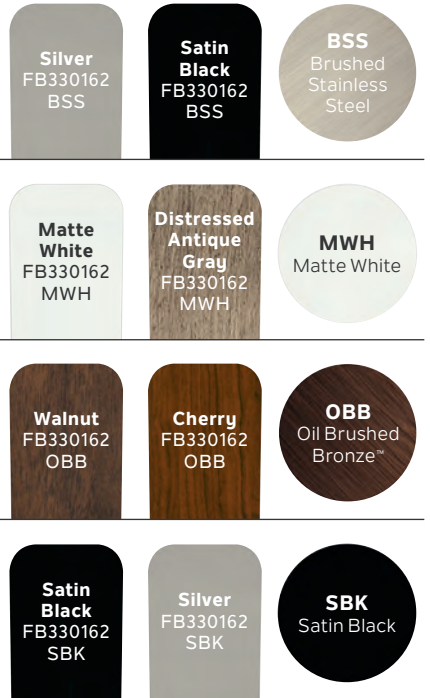

BLADE SPECS

Blade Finish & Part Number (Side 1)   Fan Motor Finish (Reversible)

HANGING MEASUREMENTS

		with 4.5" Downrod	Flush Mount
A	Fixture Drop from Ceiling	19.25"	16.5"
B	Blade Drop from Ceiling	10.5"	7"
C	Housing (Width)	11.5"	11.5"
D	Ceiling Canopy (Width)	6.5"	6.5"

AIR PERFORMANCE

Airflow Cubic Ft. Per Minute on High	Power Usage Watts on High (Excludes Lights)	Airflow Efficiency Cubic Ft. Per Minute Per Watt on High
4573	59	78

52" KICHLER RENEW™ PREMIER CEILING FAN

“ I love the look and design of this ceiling fan. I chose the satin black and it looks very stylish in our home office. The fan was easy to assemble and install. It was packaged nicely and it arrived in great condition. My husband was able to install it by himself fairly quickly. It really adds the finishing touches on the room. ”

- Rachaelk | Michigan