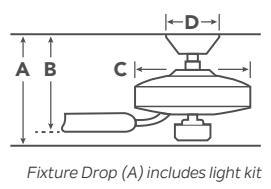

Mini Pendant 43996NI

Linear Chandelier 43995OZ

HANGING MEASUREMENTS

with 6" Downrod

| | | |
|---|---------------------------|--------|
| A | Fixture Drop from Ceiling | 14.25" |
| B | Blade Drop from Ceiling | 13.5" |
| C | Housing (Width) | 8" |
| D | Ceiling Canopy (Width) | 6" |