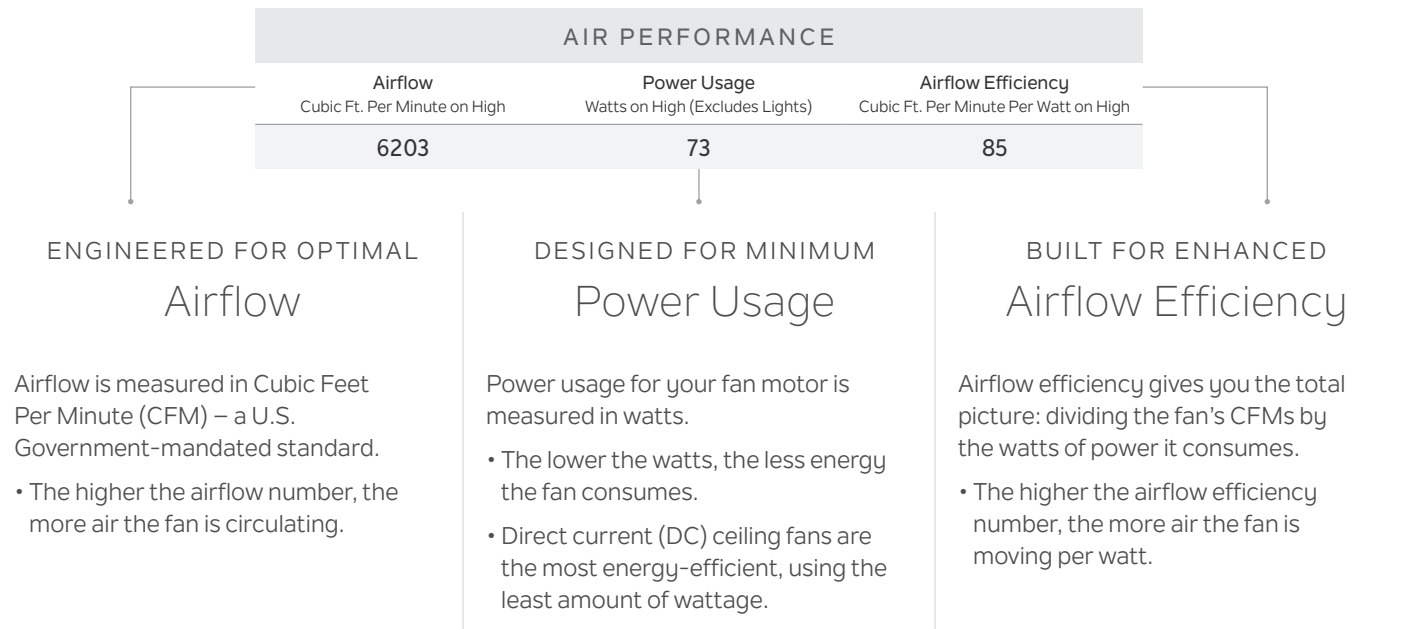

Ceiling Fan Performance Guide

Understanding CFMs

Indoor

When working with extremely tall ceilings, you should consider using the 7ft from the floor guidelines (10ft for high-velocity fans.) If the location requires that the fan hang higher, you should consider using a fan with a higher CFM or using more than one fan to get the desired airflow.

Outdoor

We recommend going up a size in fan width or blade sweep, or higher CFMs, for outdoor locations to combat the outdoor elements that can interfere with the ceiling fan's airflow, such as high winds. Consider using a sloped ceiling kit to stabilize the fan to move naturally with nature and not against it.