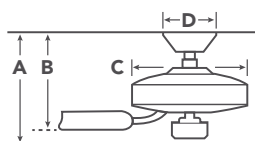

337214 (Shown)
371042
371082

COORDINATING LIGHTING

To see the complete Joelson™ collection visit Kichler.com.

Semi-Flush
43926OZ

Pendant
43927NI

HANGING MEASUREMENTS

with 4.5" Downrod

| | | |
|----------|---------------------------|--------|
| A | Fixture Drop from Ceiling | 16.5" |
| B | Blade Drop from Ceiling | 12.5" |
| C | Housing (Width) | 10.25" |
| D | Ceiling Canopy (Width) | 5.75" |