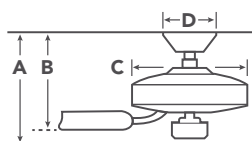

SNB
Satin Natural Bronze

HANGING MEASUREMENTS

with 6" Downrod

| | | |
|----------|---------------------------|-------|
| A | Fixture Drop from Ceiling | 16.5" |
| B | Blade Drop from Ceiling | 15.5" |
| C | Housing (Width) | 8.25" |
| D | Ceiling Canopy (Width) | 5.5" |