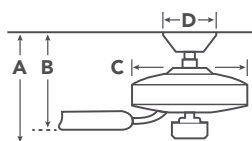

Black

White

Brushed Nickel

Natural Brass

HANGING MEASUREMENTS

with 6" Downrod

| | | |
|----------|---------------------------|--------|
| A | Fixture Drop from Ceiling | 14.75" |
| B | Blade Drop from Ceiling | 10.5" |
| C | Housing (Width) | 10.5" |
| D | Ceiling Canopy (Width) | 6.75" |