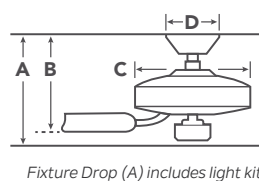

HANGING MEASUREMENTS

		with 4.5" Downrod	Flush Mount
A	Fixture Drop from Ceiling	13.5"	10"
B	Blade Drop from Ceiling	10.5"	7"
C	Housing (Width)	11.5"	11.5"
D	Ceiling Canopy (Width)	6.5"	6.5"