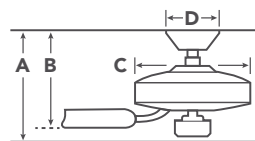

Fixture Drop (A) includes light kit

AIR PERFORMANCE

Airflow Cubic Ft. Per Minute on High	Power Usage Watts on High (Excludes Lights)	Airflow Efficiency Cubic Ft. Per Minute Per Watt on High
6102	71	86