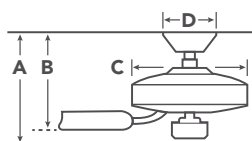

COORDINATING LIGHTING

To see more from these collections visit Kichler.com.

Regence
59126OZ

Goson™
59086BK

HANGING MEASUREMENTS

with 4.5" Downrod

| | | |
|----------|---------------------------|-------|
| A | Fixture Drop from Ceiling | 14" |
| B | Blade Drop from Ceiling | 8.75" |
| C | Housing (Width) | 9.25" |
| D | Ceiling Canopy (Width) | 6" |