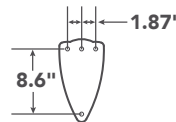

Wall Light
49735OZ

Hanging Light
49740OZ

Overall Fan Dimensions

Wall Bracket Dimensions

Mounting Bracket

BLADE SPECS

Blade Finish & Part Number (Side 1) **Fan Motor Finish (Reversible)**

Shown: