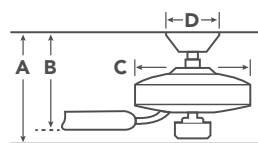

Fixture Drop (A) includes light kit

AIR PERFORMANCE

Airflow Cubic Ft. Per Minute on High	Power Usage Watts on High (Excludes Lights)	Airflow Efficiency Cubic Ft. Per Minute Per Watt on High
3120	57.3	54

BLADE SPECS

Blade Finish & Part Number (Side 1)   Fan Motor Finish (Reversible)

Matte White FB330020 MWH	Silver FB330020 MWH	MWH Matte White
Walnut FB330020 NI	Silver FB330020 NI	NI Brushed Nickel
Satin Black FB330020 SBK	Silver FB330020 SBK	SBK Satin Black
Walnut FB330020 SNB	Cherry FB330020 SNB	SNB Satin Natural Bronze
White FB330020 WH	Silver FB330020 WH	WH White