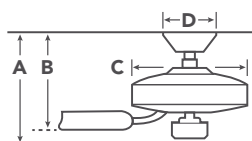

- 6-Speed DC Wall Transmitter 370036 (Shown)**

COORDINATING LIGHTING

To see the complete Roswell™ collection visit Kichler.com.

Pendant 43301NI

HANGING MEASUREMENTS

with 4.5" Downrod

| | | |
|---|---------------------------|--------|
| A | Fixture Drop from Ceiling | 14.25" |
| B | Blade Drop from Ceiling | 14.25" |
| C | Housing (Width) | 12.75" |
| D | Ceiling Canopy (Width) | 6.75" |