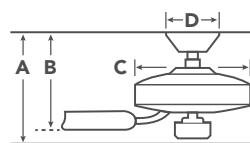

| | | |
|----------|---------------------------|--------|
| A | Fixture Drop from Ceiling | 17.75" |
| B | Blade Drop from Ceiling | 13.75" |
| C | Housing (Width) | 7.5" |
| D | Ceiling Canopy (Width) | 5.75" |