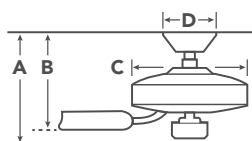

| | | |
|----------|---------------------------|--------|
| A | Fixture Drop from Ceiling | 14.75" |
| B | Blade Drop from Ceiling | 13.25" |
| C | Housing (Width) | 7" |
| D | Ceiling Canopy (Width) | 5.25" |