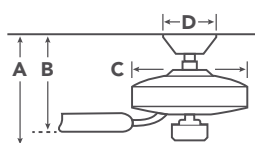

COORDINATING LIGHTING

To see the complete Marrus™ collection visit Kichler.com.

Linear Chandelier
52408WZC

Sconce
52409WZC

HANGING MEASUREMENTS

with 4.5" Downrod

| | | |
|---|---------------------------|--------|
| A | Fixture Drop from Ceiling | 14.25" |
| B | Blade Drop from Ceiling | 10" |
| C | Housing (Width) | 8" |
| D | Ceiling Canopy (Width) | 6" |