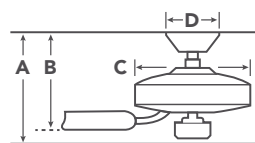

| | | |
|----------|---------------------------|--------|
| A | Fixture Drop from Ceiling | 13.25" |
| B | Blade Drop from Ceiling | 10.25" |
| C | Housing (Width) | 7.25" |
| D | Ceiling Canopy (Width) | 5.25" |