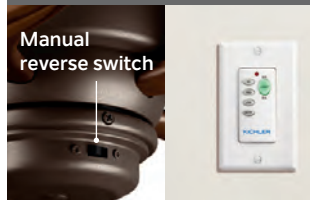

Limited Function

Manual reverse switch

Full Function