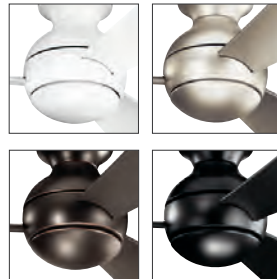

337009 (Shown)
371045
371085

METAL CAPS

Includes a metal fixture cap for non-light use.

OPTIONAL HANGER SYSTEM

Downrod Kit
337033 MWH, NI (shown), OZ, SBK

HANGING MEASUREMENTS

| | | |
|---|---------------------------|-------|
| A | Fixture Drop from Ceiling | 11" |
| B | Blade Drop from Ceiling | 7.25" |
| C | Housing (Width) | 8.75" |
| D | Ceiling Canopy (Width) | 6.5" |