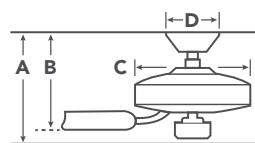

| | | |
|----------|---------------------------|-------|
| A | Fixture Drop from Ceiling | 15" |
| B | Blade Drop from Ceiling | 12.5" |
| C | Housing (Width) | 7.5" |
| D | Ceiling Canopy (Width) | 6" |