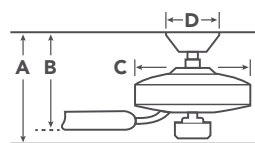

with 6" Downrod

| | | |
|----------|---------------------------|--------|
| A | Fixture Drop from Ceiling | 16.25" |
| B | Blade Drop from Ceiling | 14" |
| C | Housing (Width) | 8.75" |
| D | Ceiling Canopy (Width) | 6.75" |