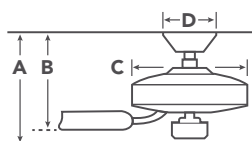

HANGING MEASUREMENTS

with 4" Downrod

| | | |
|----------|---------------------------|--------|
| A | Fixture Drop from Ceiling | 14.25" |
| B | Blade Drop from Ceiling | 9.75" |
| C | Housing (Width) | 7.5" |
| D | Ceiling Canopy (Width) | 5.25" |