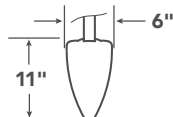

Wall Bracket Dimensions