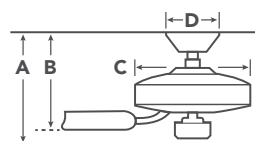

COORDINATING LIGHTING

To see more from these collections visit Kichler.com.

Koloa™
84312MBK

Brettin™
85090MBK

HANGING MEASUREMENTS

with 6" Downrod

| | | |
|----------|---------------------------|--------|
| A | Fixture Drop from Ceiling | 13.75" |
| B | Blade Drop from Ceiling | 12.75" |
| C | Housing (Width) | 9.25" |
| D | Ceiling Canopy (Width) | 6.75" |