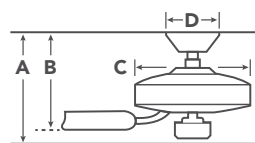

337009 (Shown)
371045
371085

COORDINATING LIGHTING

To see the complete Lozano collection visit Kichler.com.

HANGING MEASUREMENTS

with 4.5" Downrod

| | | |
|----------|---------------------------|--------|
| A | Fixture Drop from Ceiling | 14" |
| B | Blade Drop from Ceiling | 11.25" |
| C | Housing (Width) | 8.75" |
| D | Ceiling Canopy (Width) | 6" |