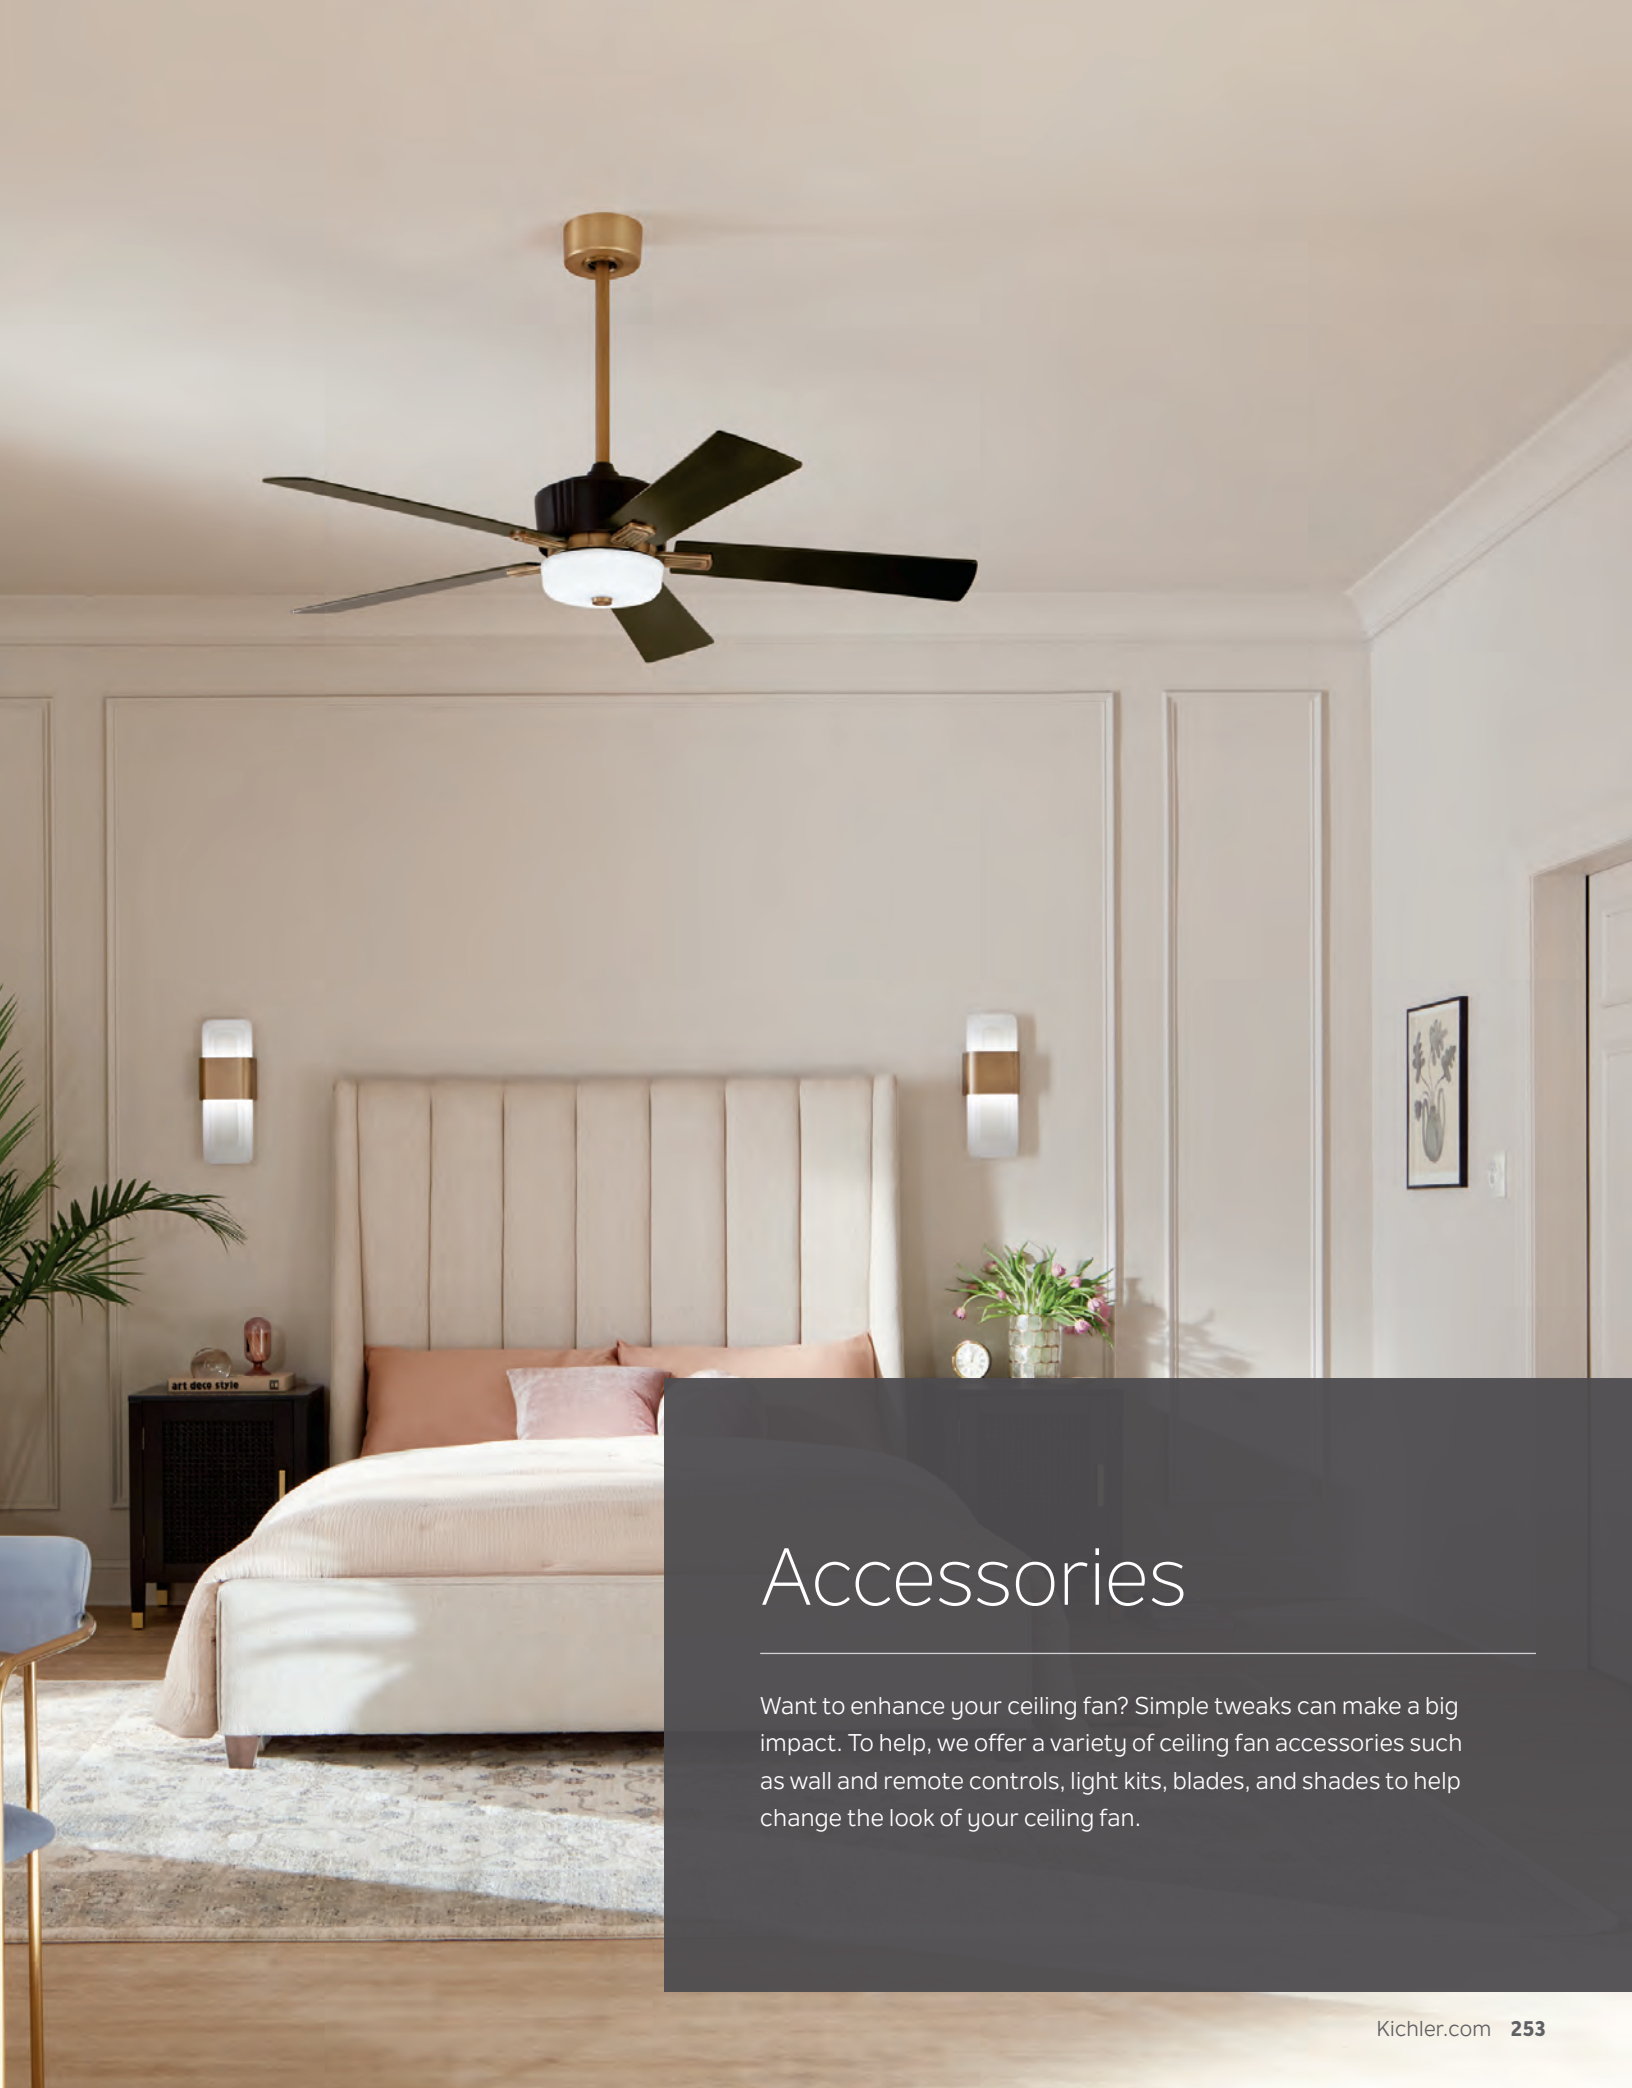

Accessories

Want to enhance your ceiling fan? Simple tweaks can make a big impact. To help, we offer a variety of ceiling fan accessories such as wall and remote controls, light kits, blades, and shades to help change the look of your ceiling fan.