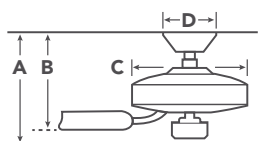

INCLUDED CONTROLS

OPTIONAL CONTROLS

COORDINATING LIGHTING

To see the complete Aubrey™ collection visit Kichler.com.

HANGING MEASUREMENTS

| | | with 4" Downrod | Flush Mount |
|----------|---------------------------|-----------------|-------------|
| A | Fixture Drop from Ceiling | 12.5" | 9.5" |
| B | Blade Drop from Ceiling | 10.5" | 7.5" |
| C | Housing (Width) | 11.5" | 11.5" |
| D | Ceiling Canopy (Width) | 5.25" | 5.25" |