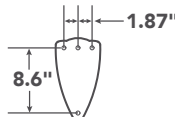

Mounting Bracket

BLADE SPECS

Blade Finish & Part Number (Side 1)   **Fan Motor Finish (Reversible)**

Brushed Nickel
FB339224
NI

NI
Brushed Nickel

Satin Natural Bronze
FB339224
SNB

SNB
Satin Natural Bronze