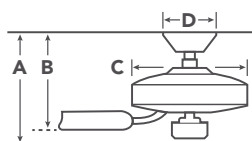

OPTIONAL CONTROLS

-  **6-Speed DC CoolTouch™ Transmitter – Full Function 371075 (Shown)**

COORDINATING LIGHTING

To see more from these collections visit Kichler.com.

HANGING MEASUREMENTS

with 6" Downrod

| | | |
|---|---------------------------|-------|
| A | Fixture Drop from Ceiling | 16.5" |
| B | Blade Drop from Ceiling | 14" |
| C | Housing (Width) | 7" |
| D | Ceiling Canopy (Width) | 6" |