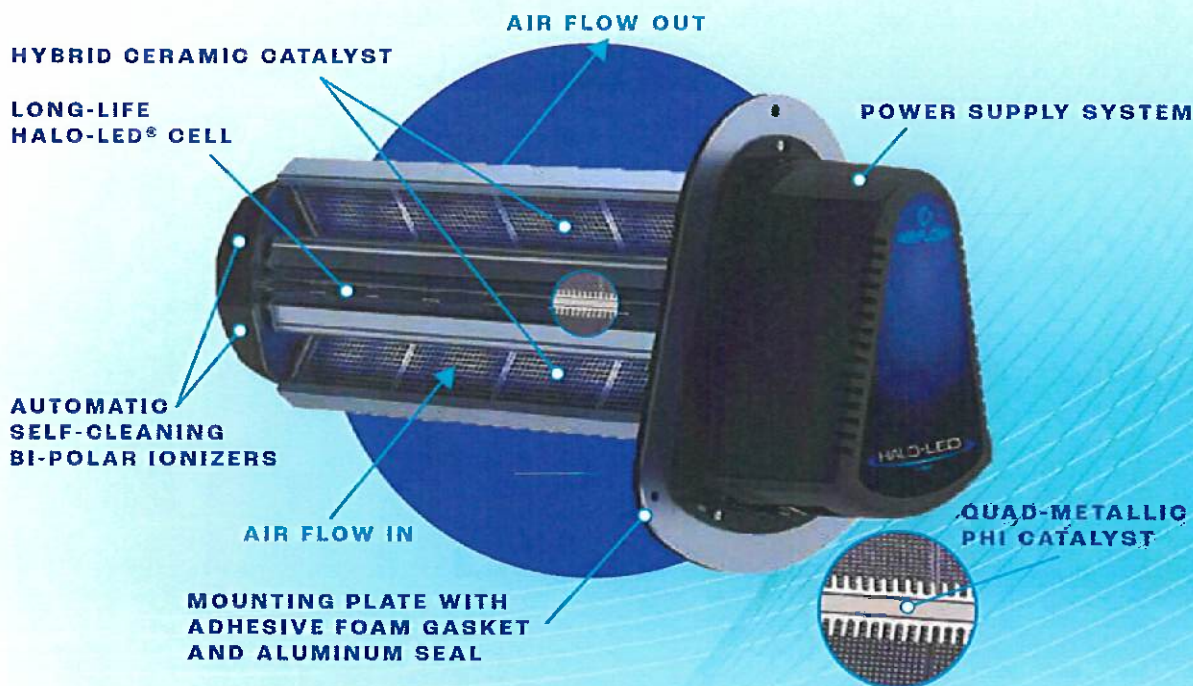

Why Use RGF's REME® Technology?

The HALO-LED® is the industry's first LED in-duct, whole home and building air purification system that is both mercury free and zero ozone compliant. The HALO-LED® proactively treats the air-conditioned space, reducing airborne and surface contaminants and pollutants. By combining REME-LED® UV technology along with RGF's proven PHI-CELL® and REME® technologies, the HALO-LED® provides revolutionary indoor air purification.

HALO-LED® Whole Home Air Purification System

NOTICE TO INSTALLER: This unit must be wired in series with the blower to cycle on/off with the blower. This installation is required in order to be in compliance with new safety standards and to ensure maximum energy efficiency and LED module service life.

ITEM#	REPLACEMENT CELL	ELECTRICAL	DIMENSIONS	SHIP WT.
REME-LED	PHIC-REME-LED	24 VAC/DC	14.25"L x 6.50"W x 7.50"H Probe 11" / Plate 6.50" x 7.50"	6.4 lbs
		0.7 Amps 17 Watts	362.5 mm x 165.1 mm x 190.5 mm Probe 279.4 mm / Plate 165.1 mm x 190.5 mm	2.90 kg

MATERIALS

Aluminum / Polymers

HVAC BLOWER SIZE

800 to 2,400 CFM (1359.2 m³/h – 4077.8 m³/h)

WARRANTY

7 years U.S. and Canada
(1 year International)

CELL REPLACEMENT

Recommended after 4.5 years

UL 1598 2021 Ed 5
CAN/CSA C22.2
No.250.0:2021

EPA Registration No. 067400-FL-001 | Approved for sale in California

TO LEARN MORE, VISIT: RGF.COM